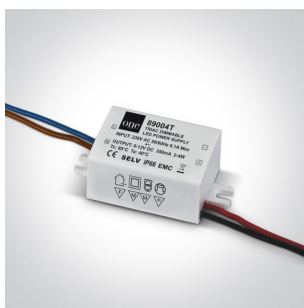

02 Recessed Spots Fixed LED>The 3W Dark Light Range

10103E/W/B/W

3W Recessed Dark Light LED spot IP20.

Requires 350mA driver.

Complies with standard EN60598-1 and any other specific standards.

Downloads

Dimensions

Gallery

Must be ordered separately

89004

89004T

Physical Specification

Item Group	02 Recessed Spots Fixed LED
Family	The 3W Dark Light Range
Order Code	10103E/W/B/W
Colour	White-Black
Material	Aluminium
Shape	Circular
Height	52mm
Diameter	50mm
Cutout Hole Diameter	44mm
Recessed Ceiling	Yes
Depth Required	60mm
Indoor	Yes
Adjustable	No

Electrical Characteristics

Fitting	
Input Type	Constant Current
Input Current	350mA
Voltage	8,7V
Safety Class	III
Power(Watts)	3W
IP Rating	IP20
Light Source	LED built in

LED Type
LED Brand
Cable Length
F Mark