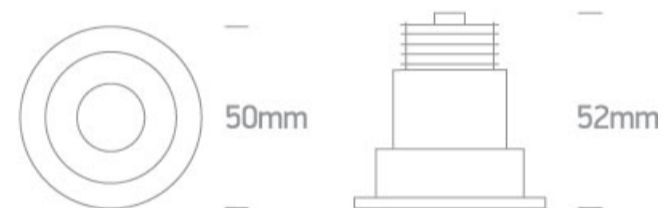

02 Recessed Spots Fixed LED>The 3W Dark Light Range

10103E/W/B/W

3W Recessed Dark Light LED spot IP20.

Requires 350mA driver.

Complies with standard EN60598-1 and any other specific standards.

Downloads

Dimensions

Gallery

Must be ordered separately

89004

89004T

Physical Specification

Item Group	02 Recessed Spots Fixed LED
Family	The 3W Dark Light Range
Order Code	10103E/W/B/W
Colour	White-Black
Material	Aluminium
Shape	Circular
Height	52mm
Diameter	50mm
Cutout Hole Diameter	44mm
Recessed Ceiling	Yes
Depth Required	60mm
Indoor	Yes
Adjustable	No

Electrical Characteristics

Fitting	
Input Type	Constant Current
Input Current	350mA
Voltage	8,7V
Safety Class	III
Power(Watts)	3W
IP Rating	IP20
Light Source	LED built in

LED Type
LED Brand
Cable Length
F Mark