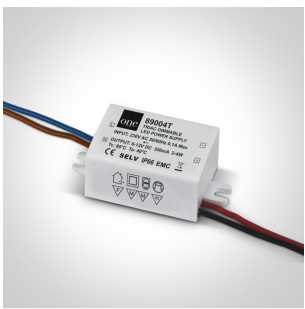

02 Recessed Spots Fixed LED>The 3W Dark Light Range

10103E/B/BS/W

3W Recessed Dark Light LED spot IP20.

Requires 350mA driver.

Complies with standard EN60598-1 and any other specific standards.

Downloads

Dimensions

Gallery

Must be ordered separately

89004

89004T

Physical Specification

Item Group	02 Recessed Spots Fixed LED
Family	The 3W Dark Light Range
Order Code	10103E/B/BS/W
Colour	Black-Brass
Material	Aluminium
Shape	Circular
Height	52mm
Diameter	50mm
Cutout Hole Diameter	44mm
Recessed Ceiling	Yes
Depth Required	60mm
Indoor	Yes
Adjustable	No

Electrical Characteristics

Fitting	
Input Type	Constant Current
Input Current	350mA
Voltage	8,7V
Safety Class	III
Power(Watts)	3W
IP Rating	IP20
Light Source	LED built in

LED Type
LED Brand
Cable Length
F Mark