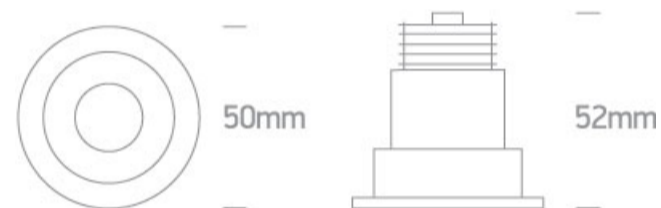

02 Recessed Spots Fixed LED>The 3W Dark Light Range

10103E/B/BS/W

3W Recessed Dark Light LED spot IP20.

Requires 350mA driver.

Complies with standard EN60598-1 and any other specific standards.

Downloads

Dimensions

Gallery

Must be ordered separately

89004

89004T

Physical Specification

Item Group	02 Recessed Spots Fixed LED
Family	The 3W Dark Light Range
Order Code	10103E/B/BS/W
Colour	Black-Brass
Material	Aluminium
Shape	Circular
Height	52mm
Diameter	50mm
Cutout Hole Diameter	44mm
Recessed Ceiling	Yes
Depth Required	60mm
Indoor	Yes
Adjustable	No

Electrical Characteristics

Fitting	
Input Type	Constant Current
Input Current	350mA
Voltage	8,7V
Safety Class	III
Power(Watts)	3W
IP Rating	IP20
Light Source	LED built in

LED Type
LED Brand
Cable Length
F Mark