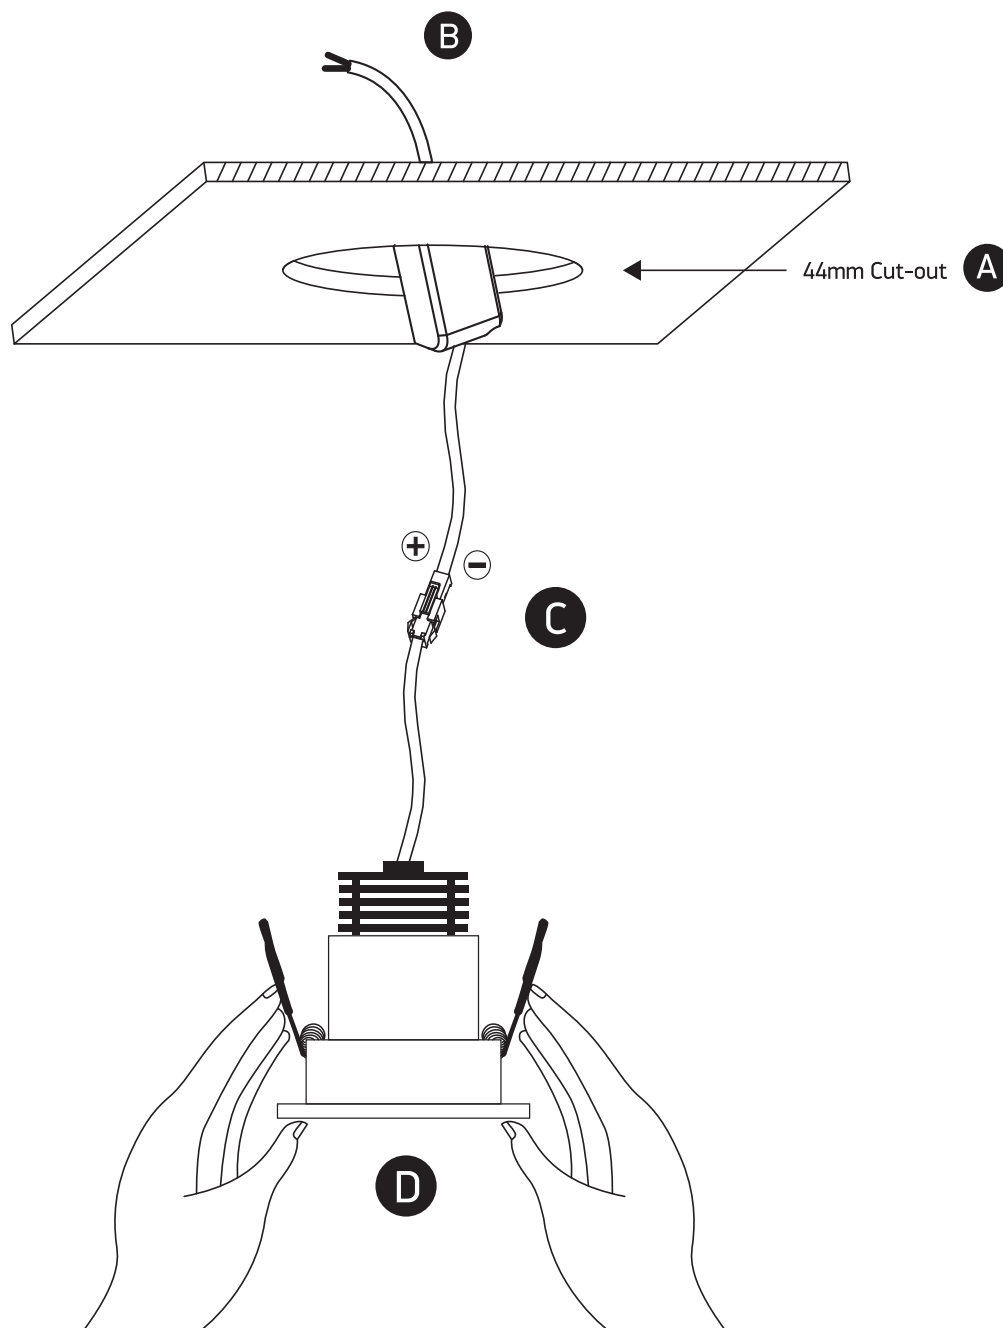

INSTALLATION MANUAL

10103E

ecolight

DARK LIGHT

90 CRI

350mA | COB LED | 3W | IP20 | Aluminium
Requires 350mA driver.

50mm

52mm

44mm

60mm

40cm

one
LIGHT

Warnings:

1. Make sure that the product is installed properly before connecting to electricity.
2. Do not cover the fitting.
3. Maintenance and installation should only be carried out by a professional electrician.