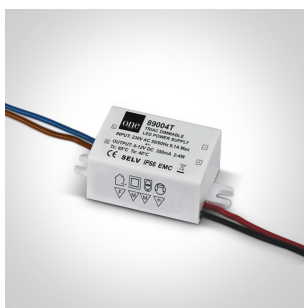

89004T

Physical Specification

Item Group	02 Recessed Spots Fixed LED
Family	The 3W Dark Light Range
Order Code	10103E/B/B/W
Colour	Black
Material	Aluminium
Shape	Circular
Height	52mm
Diameter	50mm
Cutout Hole Diameter	44mm
Recessed Ceiling	Yes
Depth Required	60mm
Indoor	Yes
Adjustable	No

Electrical Characteristics

Fitting

Input Type	Constant Current
Input Current	350mA
Voltage	8,7V
Safety Class	III
Power(Watts)	3W
IP Rating	IP20
Light Source	LED built in