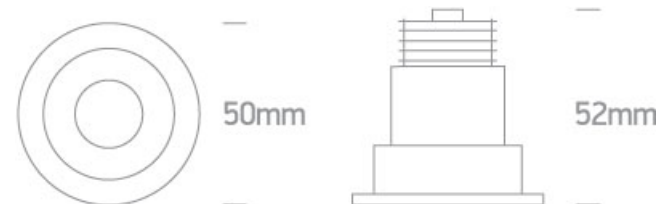

## Dimensions

## Physical Specification

Item Group	02 Recessed Spots Fixed LED
Family	The 3W Dark Light Range
Order Code	10103E/B/B/W
Colour	Black
Material	Aluminium
Shape	Circular
Height	52mm
Diameter	50mm
Cutout Hole Diameter	44mm
Recessed Ceiling	Yes
Depth Required	60mm
Indoor	Yes
Adjustable	No