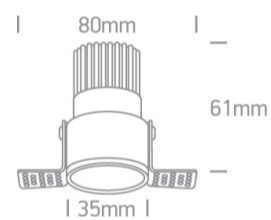

02 Recessed Spots Fixed LED>The Trimless Mini Range Aluminium

10103BTR/W/W

3W Recessed Trimless Dark Light LED spot with white ring and white reflector, IP20.

Requires 350mA driver.

Complies with standard EN60598-1 and any other specific standards.

Downloads

Dimensions

Must be ordered separately

89004

89004T

Physical Specification

Item Group

02 Recessed Spots Fixed LED

Shape

Circular

Height	61mm
Diameter	35mm
Cutout Hole Diameter	40mm
Recessed trimless ceiling	Yes
Depth Required	80mm
Indoor	Yes
Adjustable	No

Electrical Characteristics

Fitting

Input Type	Constant Current
Input Current	350mA
Safety Class	
Power(Watts)	3W
IP Rating	IP20
Light Source	LED built in
LED Type	COB
LED Brand	Bridgelux
Cable Length	40cm
F Mark	

Illumination Data

Colour Temperature	3000K
Lumen Output	240lm
Light Efficiency	80lm/W
CRI	90
Beam Angle	36°
Illumination Diagram	
Dark Light	Yes

Packing Info

Box Length	5,5cm
Box Width	5,5cm
Box Height	7cm
Pcs/Carton	100
Barcode	5291889058359
HS Code	9405409900