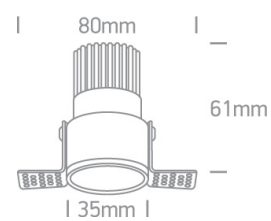

02 Recessed Spots Fixed LED&gt;The Trimless Mini Range Aluminium

10103BTR/BS/W

3W Recessed Trimless Dark Light LED spot with white ring and brass reflector, IP20.

Requires 350mA driver.

Complies with standard EN60598-1 and any other specific standards.

## Dimensions

Must be ordered separately

89004

89004T

Brass Reflector

Material

Aluminium

Shape

Circular

Height	61mm
Diameter	35mm
Cutout Hole Diameter	40mm
Recessed trimless ceiling	Yes
Depth Required	80mm
Indoor	Yes
Adjustable	No

## Fitting

Input Type	Constant Current
Input Current	350mA
Safety Class	
Power(Watts)	3W
IP Rating	IP20
Light Source	LED built in
LED Type	COB
LED Brand	Luminus
Cable Length	40cm
F Mark	