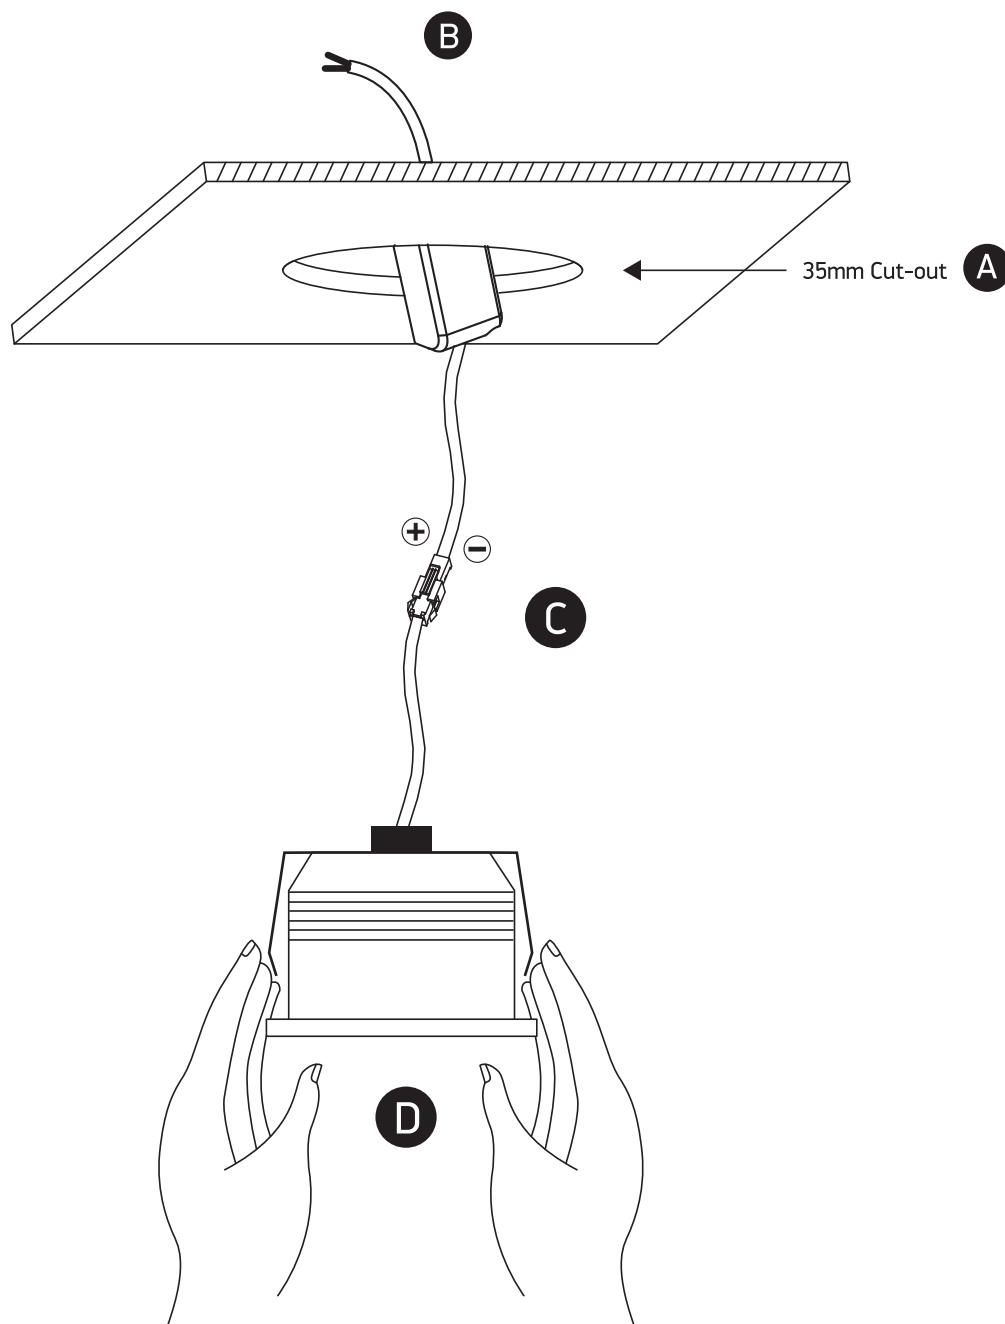

INSTALLATION MANUAL

10103B

ecolight

90 CRI

350mA/700mA | COB LED | 1W/2W | IP20 | Aluminium
For 1W use 350mA driver / For 2W use 700mA driver.

42mm

35mm

35mm

50mm

40cm

one
LIGHT

Warnings:

1. Make sure that the product is installed properly before connecting to electricity.
2. Do not cover the fitting.
3. Maintenance and installation should only be carried out by a professional electrician.