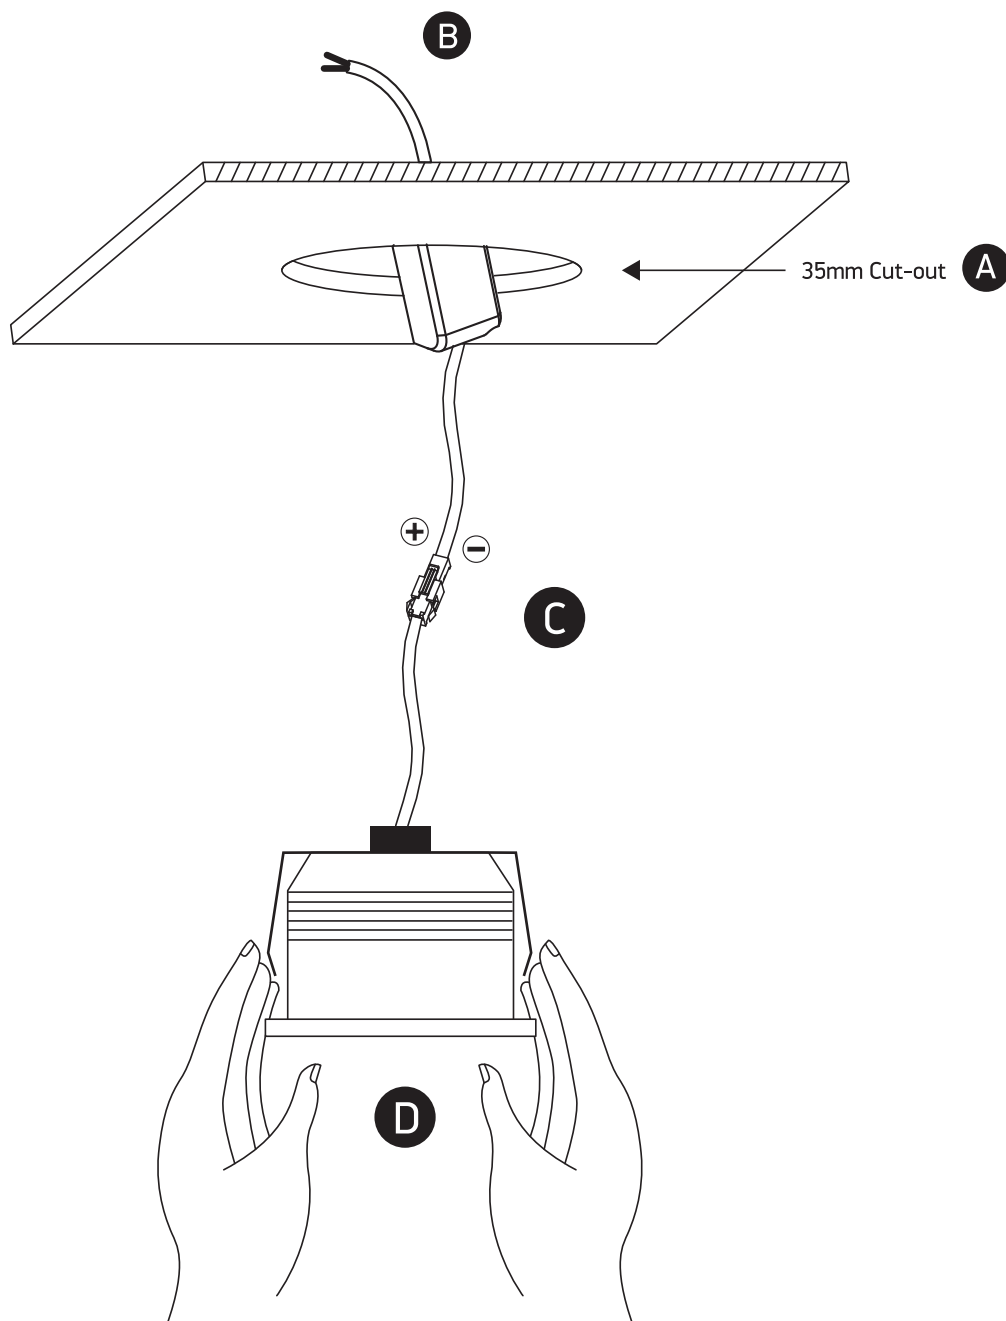

INSTALLATION MANUAL

10103B

ecolight

90 CRI

350mA/700mA | COB LED | 1W/2W | IP20 | Aluminium
For 1W use 350mA driver / For 2W use 700mA driver.

42mm

35mm

35mm

50mm

40cm

one
LIGHT

Warnings:

1. Make sure that the product is installed properly before connecting to electricity.
2. Do not cover the fitting.
3. Maintenance and installation should only be carried out by a professional electrician.