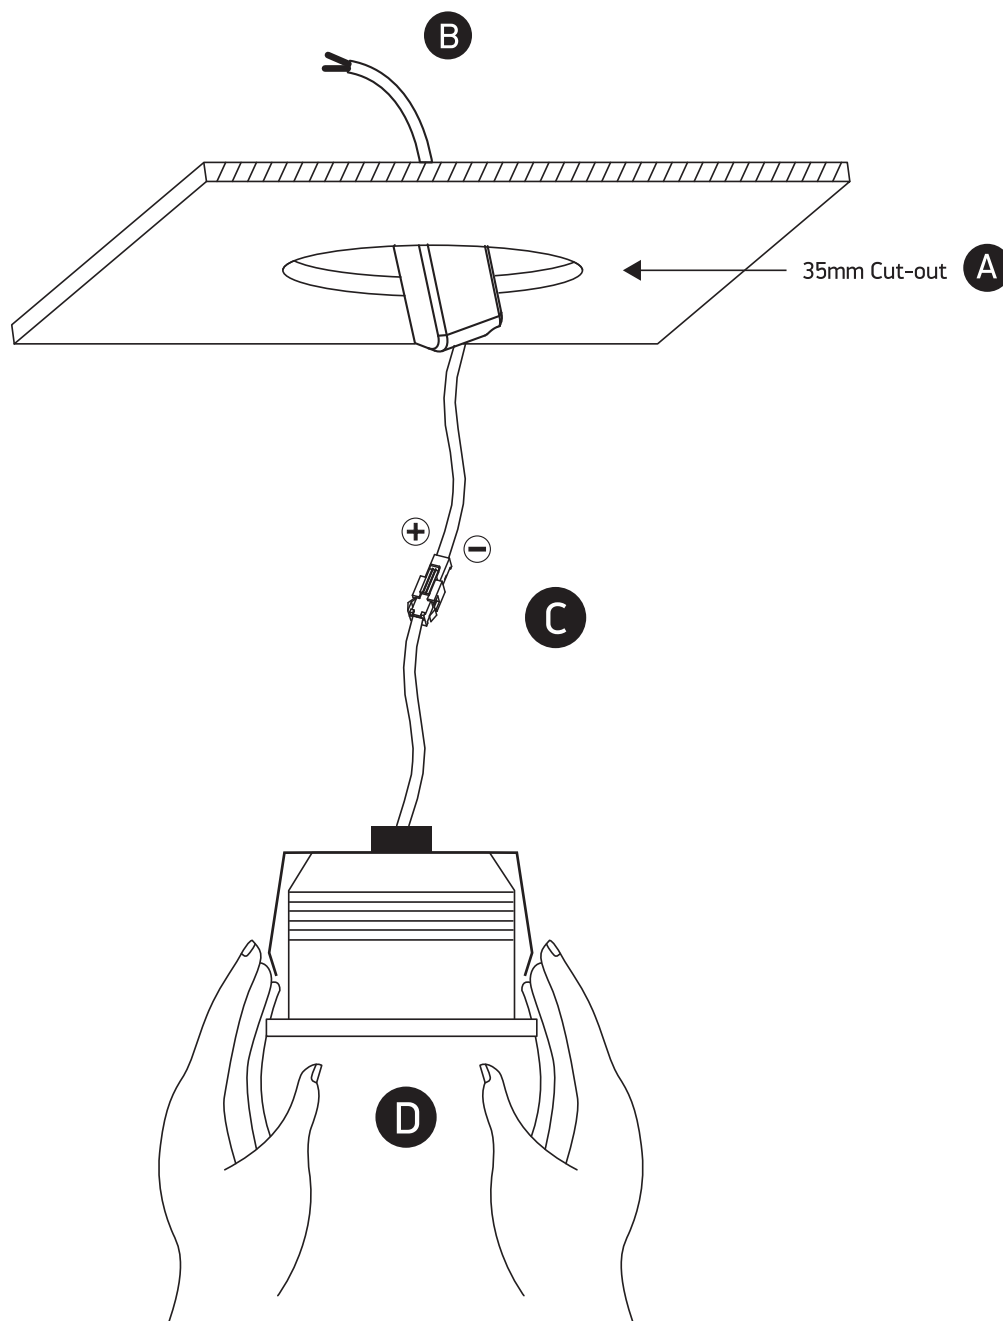

INSTALLATION MANUAL

10103B

ecolight

90 CRI

350mA/700mA | COB LED | 1W/2W | IP20 | Aluminium
For 1W use 350mA driver / For 2W use 700mA driver.

42mm

35mm

35mm

50mm

40cm

one
LIGHT

Warnings:

1. Make sure that the product is installed properly before connecting to electricity.
2. Do not cover the fitting.
3. Maintenance and installation should only be carried out by a professional electrician.