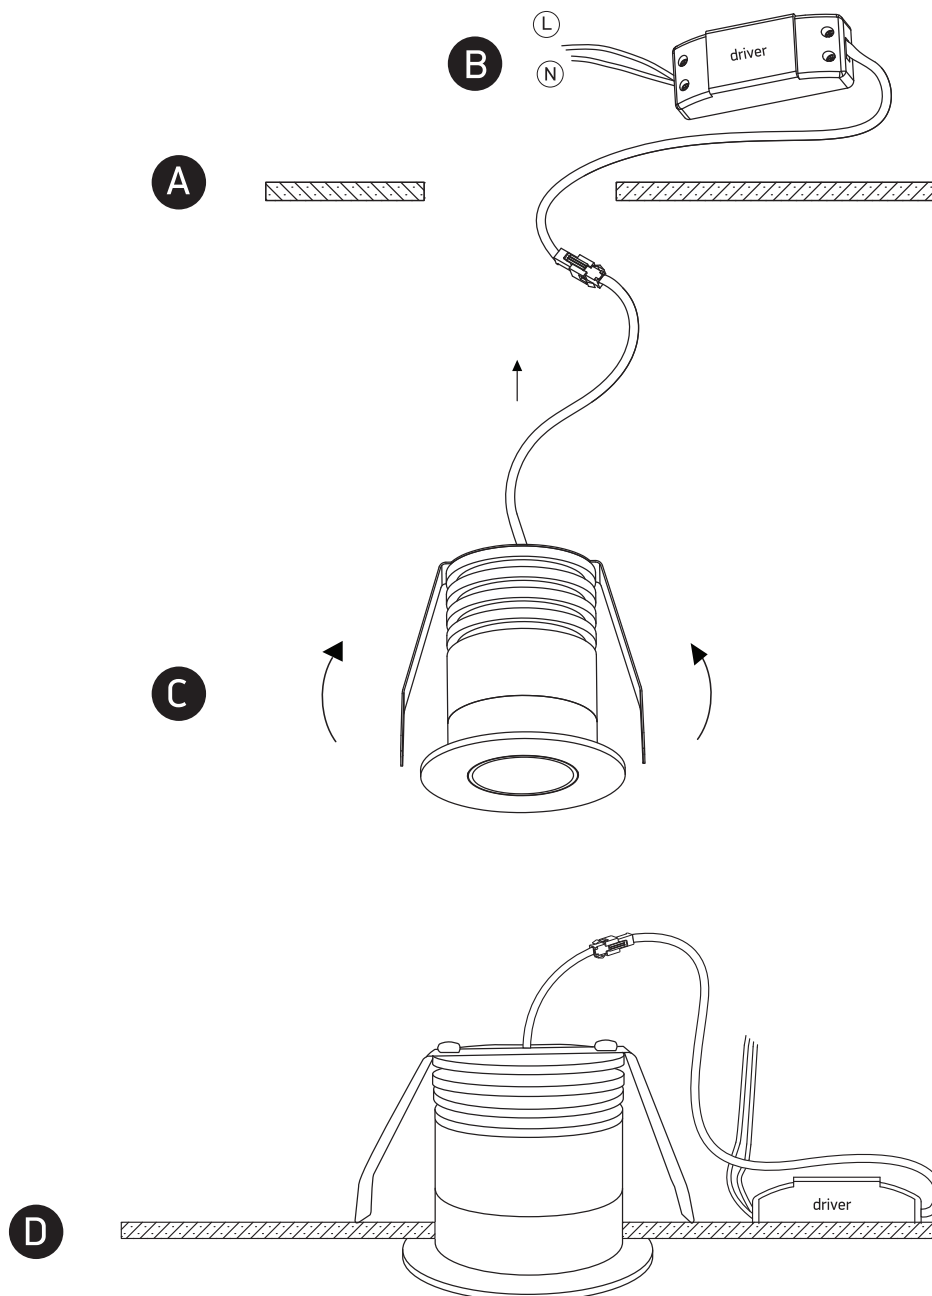

INSTALLATION MANUAL

10102H

ecolight

DARK LIGHT

85 CRI

700mA | 2W | IP65 | Aluminium

Requires 700mA driver.

37mm

40mm

30mm

50mm

100cm

one
LIGHT

Warnings:

1. Make sure that the product is installed properly before connecting to electricity.
2. Do not cover the fitting.
3. Maintenance and installation should only be carried out by a professional electrician.