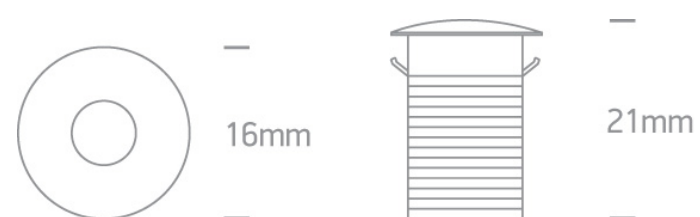

02 Recessed Spots Fixed LED>The Super Mini Series

10101L/W/W

1W Recessed Star Light LED spot, IP44.

Requires 350mA driver.

Complies with standard EN60598-1 and any other specific standards.

Downloads

Dimensions

Gallery

Must be ordered separately

89004

89004T

Physical Specification

Item Group	02 Recessed Spots Fixed LED
Family	The Super Mini Series
Order Code	10101L/W/W
Colour	White
Material	Aluminium
Shape	Circular
Height	21mm
Diameter	16mm
Cutout Hole Diameter	12mm
Recessed Ceiling	Yes
Recessed wall	Yes
Depth Required	30mm
Indoor	Yes
Adjustable	No

Electrical Characteristics

Fitting

Input Type	Constant Current
Input Current	350mA
Safety Class	
Power(Watts)	1W
IP Rating	IP44
Light Source	LED built in
LED Brand	Bridgelux
Cable Length	100cm
F Mark	

Illumination Data

Colour Temperature	3000K
Lumen Output	95lm
Light Efficiency	95lm/W
CRI	90
Illumination Diagram	

Packing Info

Box Length	6,5cm
Box Width	6,5cm
Box Height	4,5cm
Box Weight	0,046kg
Pcs/Carton	100
Barcode	5291889050322
HS Code	9405409900