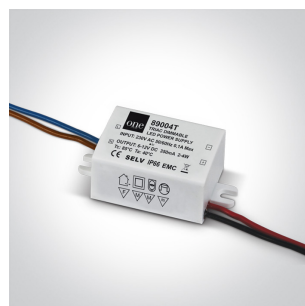

02 Recessed Spots Fixed LED>The Super Mini Series

10101L/W/W

1W Recessed Star Light LED spot, IP44.

Requires 350mA driver.

Complies with standard EN60598-1 and any other specific standards.

Downloads

Dimensions

Gallery

Must be ordered separately

89004

89004T

Physical Specification

Item Group	02 Recessed Spots Fixed LED
Family	The Super Mini Series
Order Code	10101L/W/W
Colour	White
Material	Aluminium
Shape	Circular
Height	21mm
Diameter	16mm
Cutout Hole Diameter	12mm
Recessed Ceiling	Yes
Recessed wall	Yes
Depth Required	30mm
Indoor	Yes
Adjustable	No

Electrical Characteristics

Fitting

Input Type	Constant Current
Input Current	350mA
Safety Class	
Power(Watts)	1W
IP Rating	IP44
Light Source	LED built in
LED Brand	Bridgelux
Cable Length	100cm
F Mark	

Illumination Data