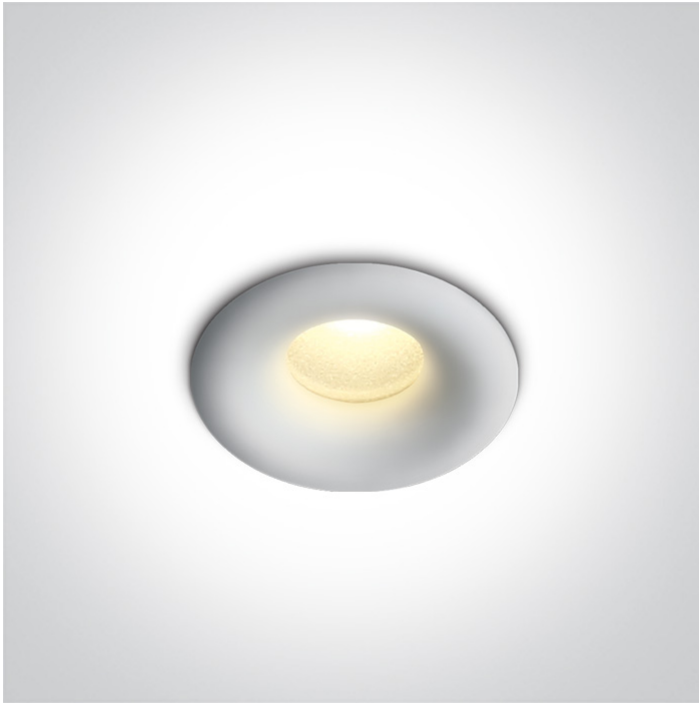

02 Recessed Spots Fixed LED>The Super Mini Series

10101L/W/W

1W Recessed Star Light LED spot, IP44.

Requires 350mA driver.

Complies with standard EN60598-1 and any other specific standards.

Downloads

Dimensions

Gallery

Must be ordered separately

89004

89004T

Physical Specification

Item Group	02 Recessed Spots Fixed LED
Family	The Super Mini Series
Order Code	10101L/W/W
Colour	White
Material	Aluminium
Shape	Circular
Height	21mm
Diameter	16mm
Cutout Hole Diameter	12mm
Recessed Ceiling	Yes
Recessed wall	Yes
Depth Required	30mm
Indoor	Yes
Adjustable	No