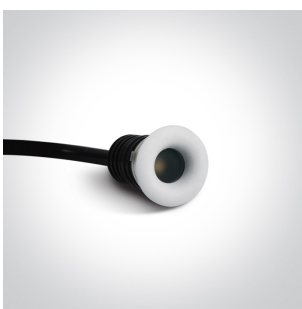

02 Recessed Spots Fixed LED>The Super Mini Series

10101L/W/W

1W Recessed Star Light LED spot, IP44.

Requires 350mA driver.

Complies with standard EN60598-1 and any other specific standards.

Downloads

Dimensions

Gallery

Must be ordered separately

89004

89004T

Physical Specification

Item Group	02 Recessed Spots Fixed LED
Family	The Super Mini Series
Order Code	10101L/W/W
Colour	White
Material	Aluminium
Shape	Circular
Height	21mm
Diameter	16mm
Cutout Hole Diameter	12mm
Recessed Ceiling	Yes
Recessed wall	Yes
Depth Required	30mm
Indoor	Yes
Adjustable	No

Electrical Characteristics

Fitting

Input Type	Constant Current
Input Current	350mA
Safety Class	
Power(Watts)	1W
IP Rating	IP44
Light Source	LED built in
LED Brand	Bridgelux
Cable Length	100cm
F Mark	

Illumination Data