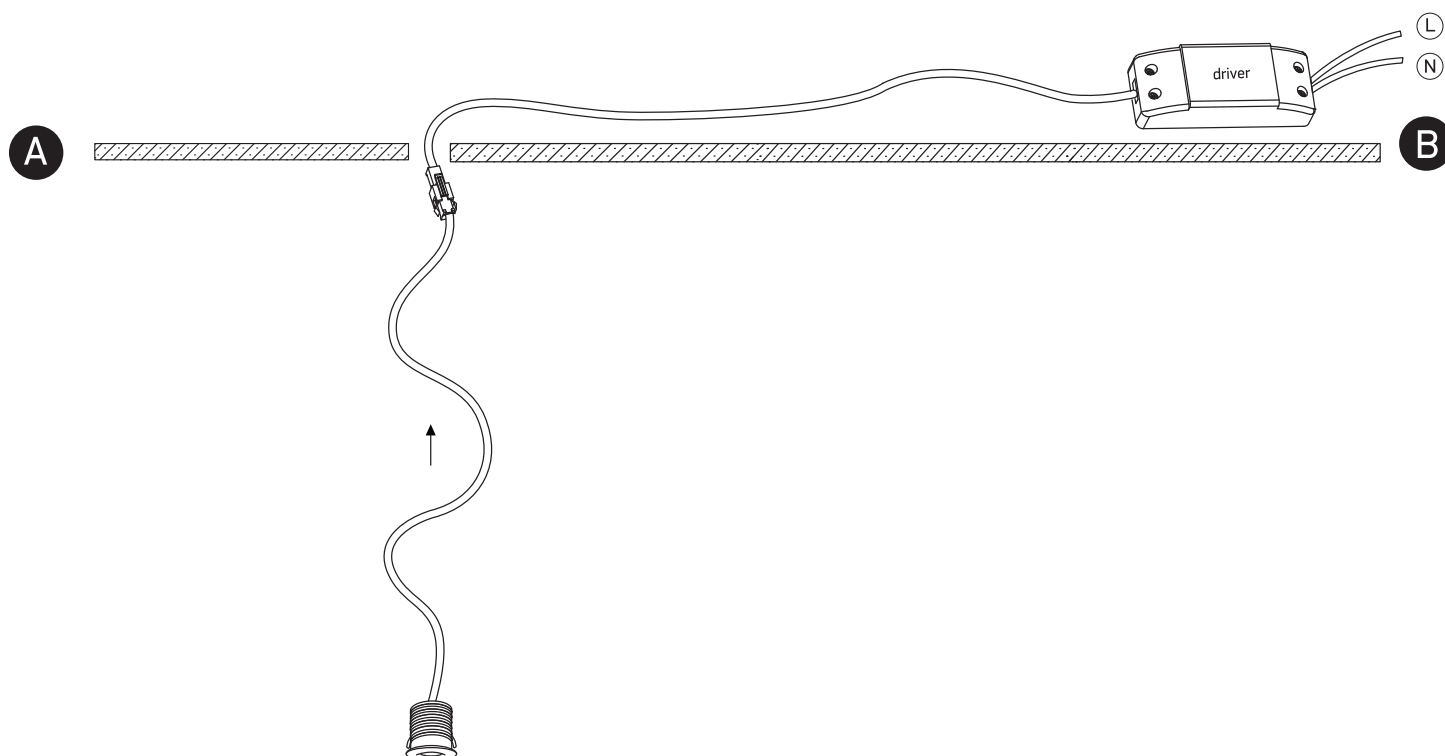

INSTALLATION MANUAL

10101L

ecolight

90 CRI

350mA | 1W | IP44 | Aluminium
Requires 350mA driver.

one
LIGHT

Warnings:

1. Make sure that the product is installed properly before connecting to electricity.
2. Do not cover the fitting.
3. Maintenance and installation should only be carried out by a professional electrician.