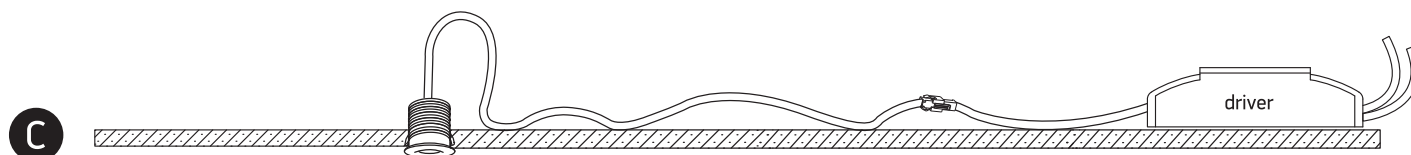

INSTALLATION MANUAL

10101L

ecolight

90 CRI

350mA | 1W | IP44 | Aluminium
Requires 350mA driver.

one
LIGHT

Warnings:

1. Make sure that the product is installed properly before connecting to electricity.
2. Do not cover the fitting.
3. Maintenance and installation should only be carried out by a professional electrician.