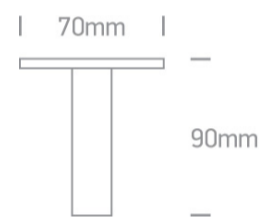

18 Decorative&gt;Decorative Glass

10101C4/C

Crystal Recessed decorative G4 fitting.

Complies with standard EN60598-1 and any other specific standards.

## Dimensions

Chrome

Material

Die Cast

Shape

Circular

Height

90mm

Diameter	70mm
Cutout Hole Diameter	60mm
Recessed Ceiling	Yes
Depth Required	30mm
Indoor	Yes
Adjustable	No