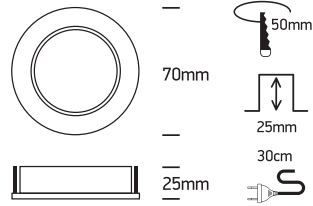

## 10101C

**ecolight**

1W | LED | Cabinet light | IP20 | Steel

Requires 12V AC transformer

**one**  
L I G H T