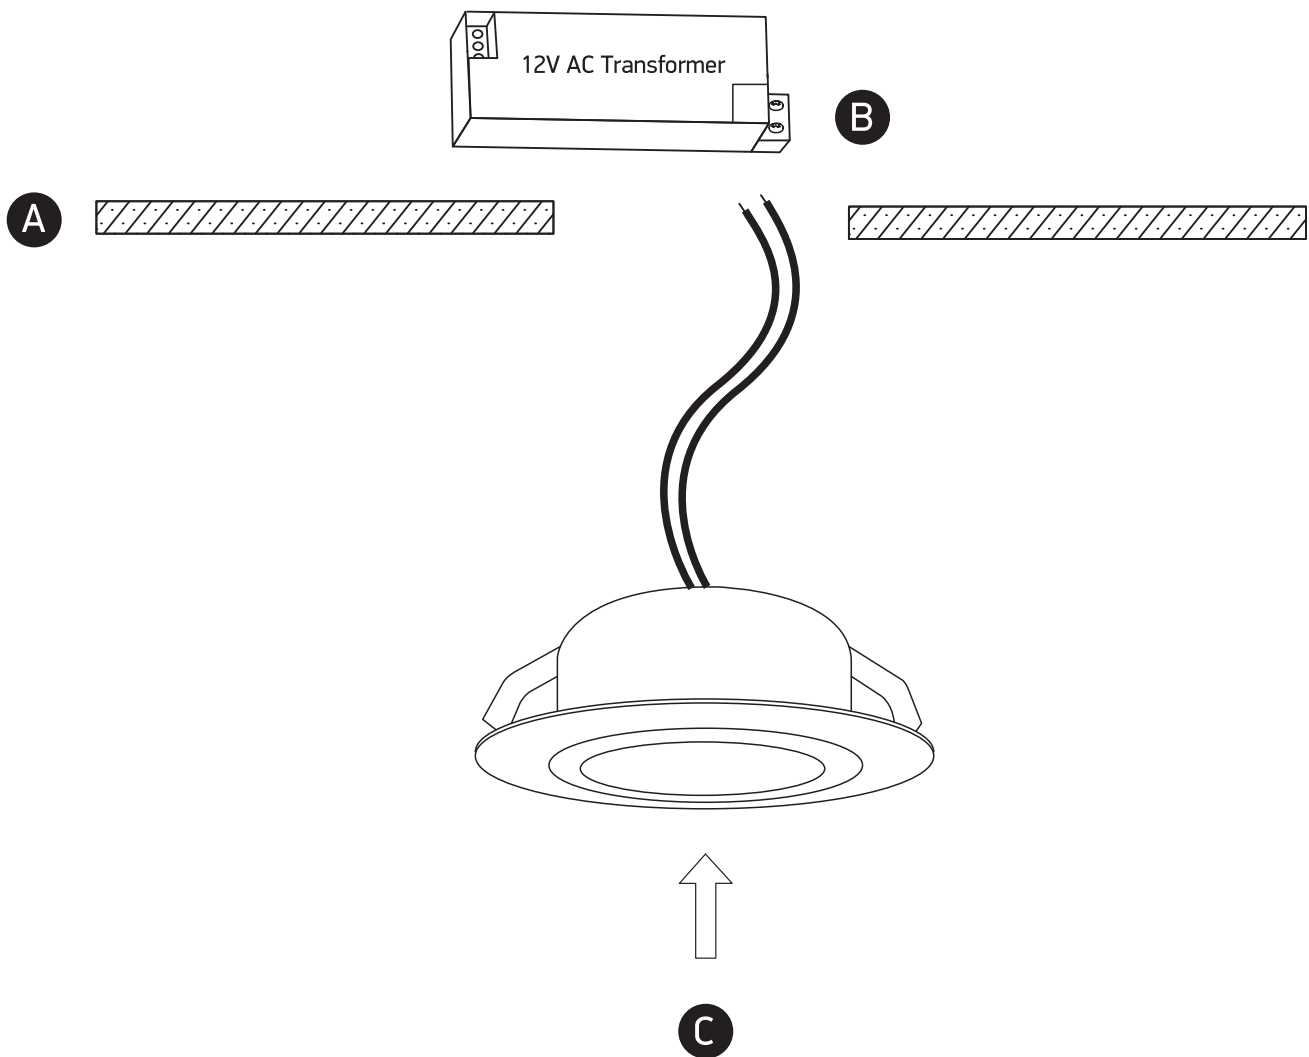

## 10101C

**ecolight**

1W | LED | Cabinet light | IP20 | Steel

Requires 12V AC transformer

**one**  
L I G H T