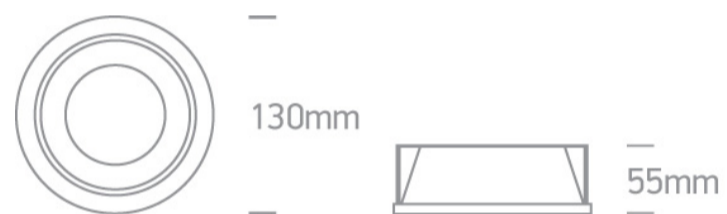

05 Downlights>The GX53 Downlights

10007/W

Recessed downlight with GX53 lampholder.

Complies with standard EN60598-1 and any other specific standards.

Downloads

Dimensions

Physical Specification

Item Group	05 Downlights
Family	The GX53 Downlights
Order Code	10007/W
Colour	White
Material	Steel
Diffuser Material	Glass
Diffuser Color	Frosted
Shape	Circular
Height	55mm
Diameter	130mm
Cutout Hole Diameter	110mm
Recessed Ceiling	Yes

Depth Required	60mm
Indoor	Yes
Adjustable	No

Electrical Characteristics

Gear	No
Fitting + Driver	
Input Voltage	100-240V
50 Hz	Yes
60 Hz	Yes
Safety Class	
Power(Watts)	9W
IP Rating	IP20
Light Source	Replaceable lamp
Lamp Holder	GX53
Number of Lamps	1
Dimmable	N/A
F Mark	

Illumination Data

Illumination Diagram	
----------------------	---

Packing Info

Box Weight	0.210kg
Pcs/Carton	50
Barcode	5291889000143
HS Code	9405409900

Certification & Warranty

Warranty

5 Years

Weee Directive