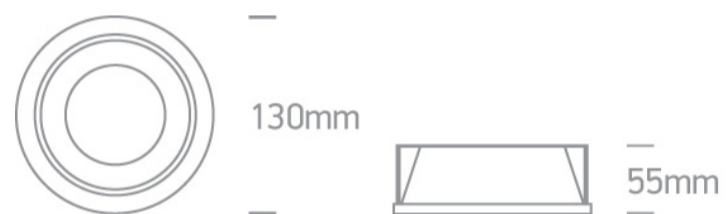

05 Downlights&gt;The GX53 Downlights

10007/MC

Recessed downlight with GX53 lampholder.

Complies with standard EN60598-1 and any other specific standards.

## Dimensions

## Physical Specification

Item Group	05 Downlights
Family	The GX53 Downlights
Order Code	10007/MC
Colour	Brushed Chrome
Material	Steel
Diffuser Material	Glass
Diffuser Color	Frosted
Shape	Circular
Height	55mm
Diameter	130mm
Cutout Hole Diameter	110mm
Recessed Ceiling	Yes