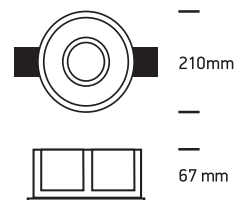

INSTALLATION MANUAL

11110GT1

12V | R111 | G53 | 75W | IP20 | Gypsum | Adjustable

Warnings:

1. Make sure that the product is installed properly before connecting to electricity.
2. Do not cover the fitting.
3. Maintenance and installation should only be carried out by a professional electrician.