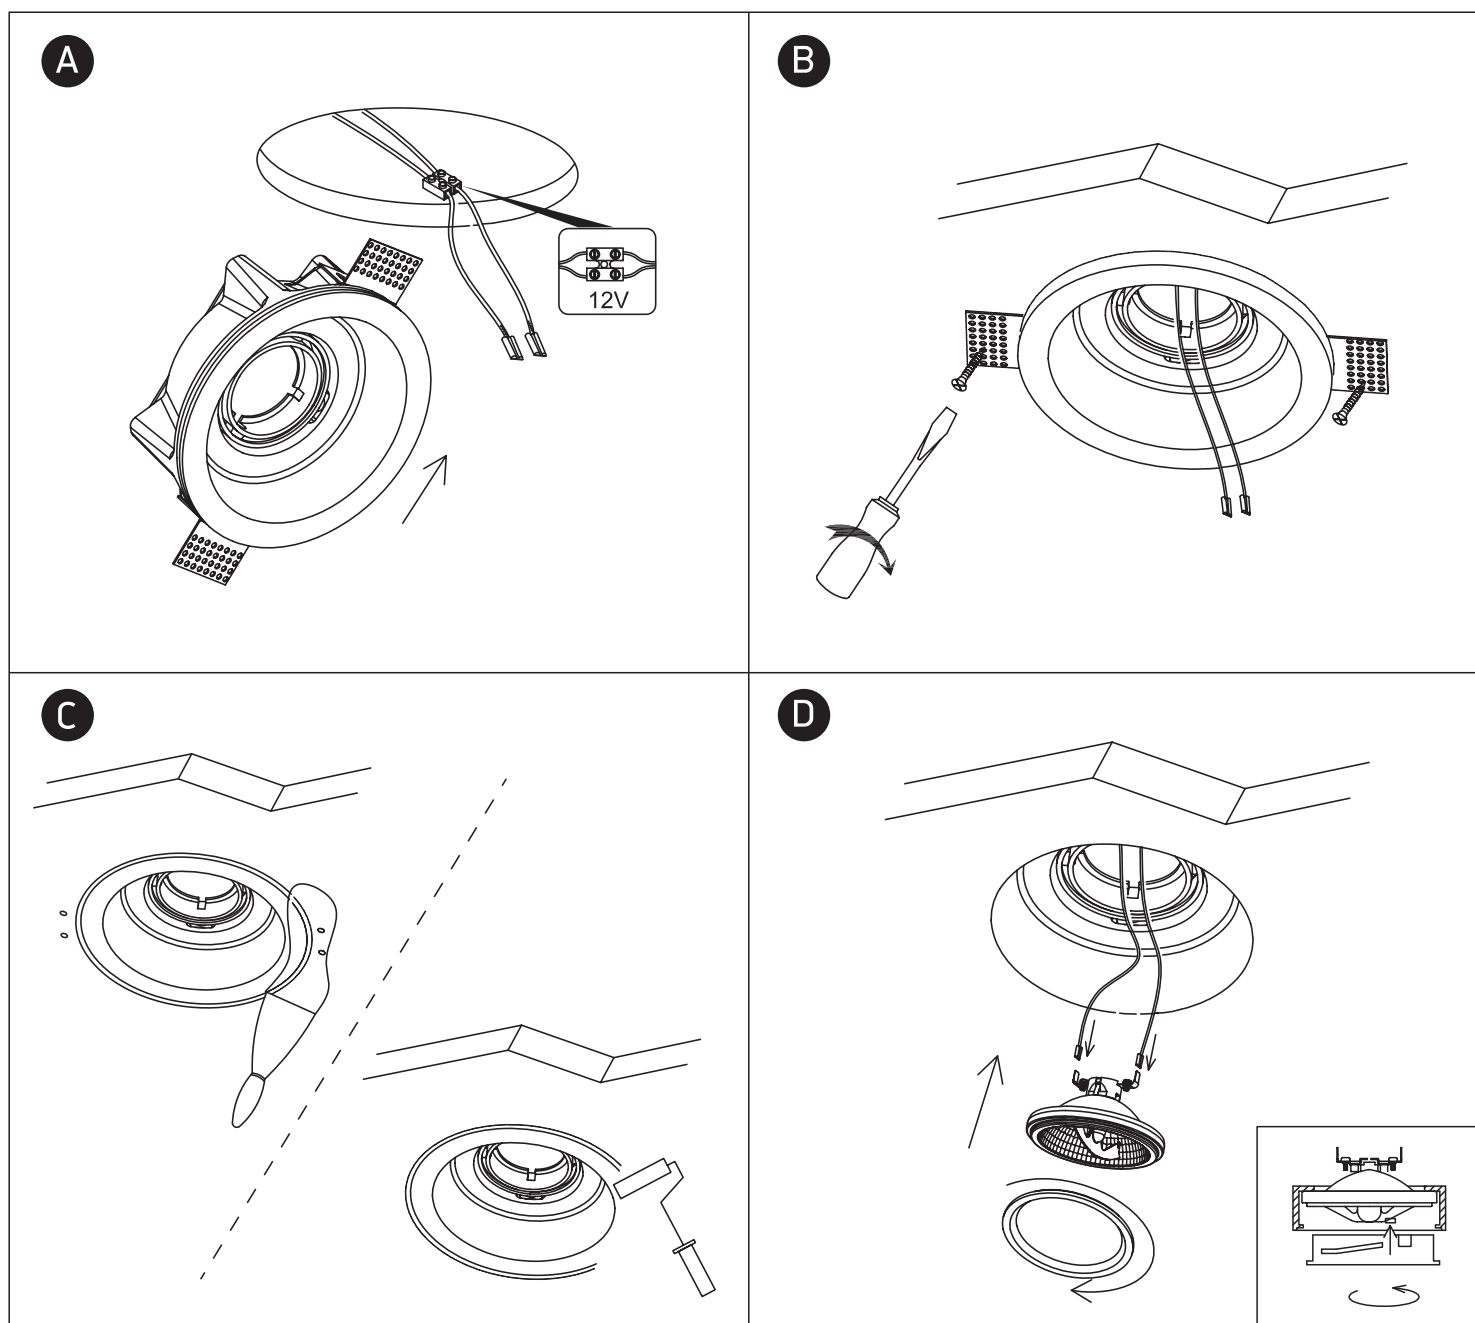

INSTALLATION MANUAL

11110GT1

12V | R111 | G53 | 75W | IP20 | Gypsum | Adjustable

Warnings:

1. Make sure that the product is installed properly before connecting to electricity.
2. Do not cover the fitting.
3. Maintenance and installation should only be carried out by a professional electrician.