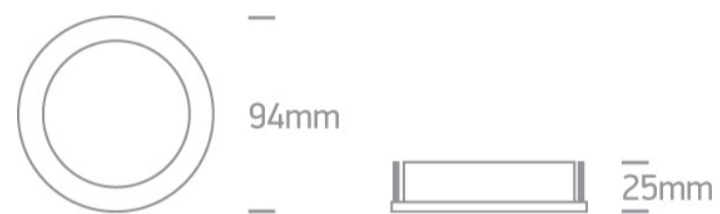

05 Downlights&gt;The GX53 Downlights

10004/AL

Recessed downlight with GX53 lampholder.

Complies with standard EN60598-1 and any other specific standards.

## Dimensions

## Physical Specification

Item Group	05 Downlights
Family	The GX53 Downlights
Order Code	10004/AL
Colour	Aluminium
Material	Natural Aluminium
Shape	Circular
Height	25mm
Diameter	94mm
Cutout Hole Diameter	86mm
Recessed Ceiling	Yes
Depth Required	35mm
Indoor	Yes