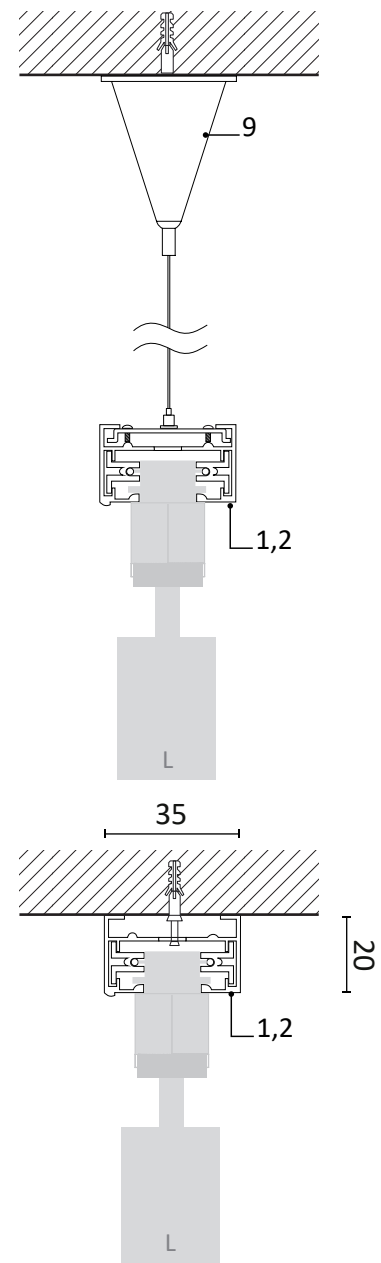

## PROFILE TRACK LIGHTS SYSTEM

ELEMENTS	BLACK	WHITE
1 PROFILE TRACK 1 METRE	9448	9450
2 PROFILE TRACK 2 METRES	9452	9451
3 PROFILE POWER END CAP	9463	9462
4 PROFILE L-CONNECTOR	9455	9456
5 PROFILE STRAIGHT CONNECTOR	9453	9454
6 PROFILE X-CONNECTOR	9188	9190
7 PROFILE T-CONNECTOR	9186	9187
8 PROFILE DEAD END CAP	9458	9457
9 PROFILE SUSPENSION KIT	9460	9461
10 PROFILE POWER SUPPLY KIT	9238	9237

$$X_1 + X_2 + X_3 + X_4 + \dots = \text{MAX } 20\text{m}$$

$$L_1 + L_2 + L_3 + L_4 + \dots = \text{MAX } 1500\text{W}$$