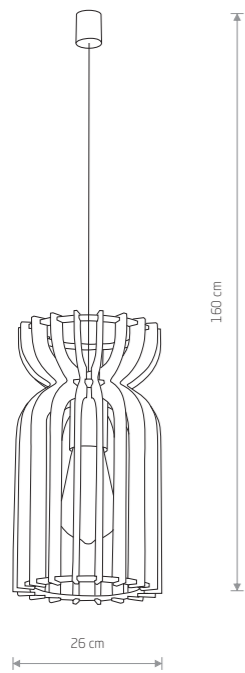

**KYMI C**  
plywood, painted steel, braided cable

10572 10575

1xE27, max 60W

**KYMI A**  
plywood, painted steel, braided cable

10570 10573

1xE27, max 60W

**KYMI B**  
plywood, painted steel, braided cable

10571 10574

1xE27, max 60W

KYMI C 10575