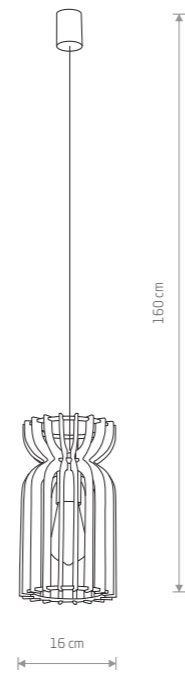

**KYMI C**  
plywood, painted steel, braided cable

10572 10575

1xE27, max 60W

**KYMI A**  
plywood, painted steel, braided cable

10570 10573

1xE27, max 60W

**KYMI B**  
plywood, painted steel, braided cable

10571 10574

1xE27, max 60W

KYMI C 10575