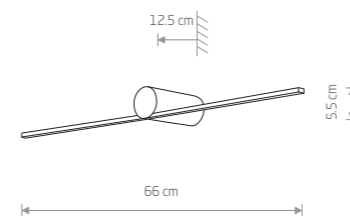

VERTIC LED 10362

VERTIC LED

■ painted aluminum, plastic PP

■ 10362

SPIN LED M 10370

SPIN LED S

■ painted aluminum, plastic PP

■ 10368

SPIN LED M

■ painted aluminum, plastic PP

■ 10370

SPIN LED L

■ painted aluminum, plastic PP

■ 10371

Item No.	Power	Colour temp.	Luminous flux	Beam angle	Colour Rendering Index (CRI)	Input	Safety type	Power factor	Ingress protection	Lifetime
10368	9W LED	3000K	270 lm	100°	>90	~220-230 V, 50/60 Hz	■	>0.5	IP20	50000h
10370	14W LED	3000K	420 lm	100°	>90	~220-230 V, 50/60 Hz	■	>0.5	IP20	50000h
10371	17W LED	3000K	510 lm	100°	>90	~220-230 V, 50/60 Hz	■	>0.5	IP20	50000h
10362	20W LED	3000K	600 lm	100°	>90	~220-230V V, 50/60 Hz	■	>0.5	IP20	50000h