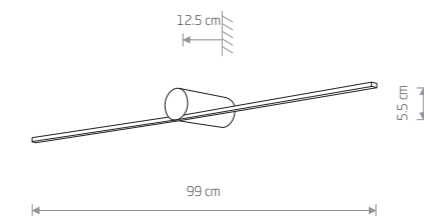

VERTIC LED 10362

VERTIC LED

■ painted aluminum, plastic PP

■ 10362

SPIN LED M 10370

SPIN LED S

■ painted aluminum, plastic PP

■ 10368

SPIN LED M

■ painted aluminum, plastic PP

■ 10370

SPIN LED L

■ painted aluminum, plastic PP

■ 10371

Item No.	Power	Colour temp.	Luminous flux	Beam angle	Colour Rendering Index (CRI)	Input	Safety type	Power factor	Ingress protection	Lifetime
10368	9W LED	3000K	270 lm	100°	>90	~220-230 V, 50/60 Hz	■	>0.5	IP20	50000h
10370	14W LED	3000K	420 lm	100°	>90	~220-230 V, 50/60 Hz	■	>0.5	IP20	50000h
10371	17W LED	3000K	510 lm	100°	>90	~220-230 V, 50/60 Hz	■	>0.5	IP20	50000h
10362	20W LED	3000K	600 lm	100°	>90	~220-230V V, 50/60 Hz	■	>0.5	IP20	50000h