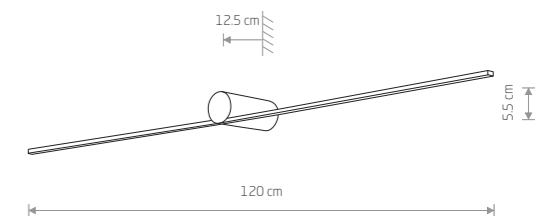

VERTIC LED 10362

VERTIC LED

■ painted aluminum, plastic PP

■ 10362

SPIN LED M 10370

SPIN LED S

■ painted aluminum, plastic PP

■ 10368

SPIN LED M

■ painted aluminum, plastic PP

■ 10370

SPIN LED L

■ painted aluminum, plastic PP

■ 10371

Item No.	Power	Colour temp.	Luminous flux	Beam angle	Colour Rendering Index (CRI)	Input	Safety type	Power factor	Ingress protection	Lifetime
10368	9W LED	3000K	270 lm	100°	>90	~220-230 V, 50/60 Hz	■	>0.5	IP20	50000h
10370	14W LED	3000K	420 lm	100°	>90	~220-230 V, 50/60 Hz	■	>0.5	IP20	50000h
10371	17W LED	3000K	510 lm	100°	>90	~220-230 V, 50/60 Hz	■	>0.5	IP20	50000h
10362	20W LED	3000K	600 lm	100°	>90	~220-230V V, 50/60 Hz	■	>0.5	IP20	50000h