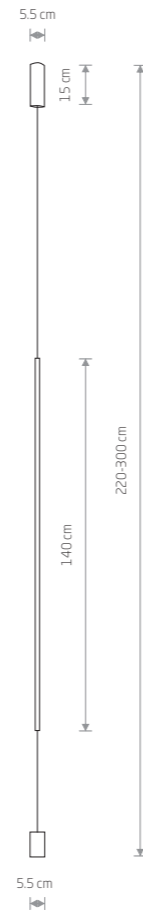

VERTIC LED 10362

VERTIC LED

■ painted aluminum, plastic PP

■ 10362

SPIN LED M 10370

SPIN LED S

■ painted aluminum, plastic PP

■ 10368

SPIN LED M

■ painted aluminum, plastic PP

■ 10370

SPIN LED L

■ painted aluminum, plastic PP

■ 10371

Item No.	Power	Colour temp.	Luminous flux	Beam angle	Colour Rendering Index (CRI)	Input	Safety type	Power factor	Ingress protection	Lifetime
10368	9W LED	3000K	270 lm	100°	>90	~220-230 V, 50/60 Hz	■	>0.5	IP20	50000h
10370	14W LED	3000K	420 lm	100°	>90	~220-230 V, 50/60 Hz	■	>0.5	IP20	50000h
10371	17W LED	3000K	510 lm	100°	>90	~220-230 V, 50/60 Hz	■	>0.5	IP20	50000h
10362	20W LED	3000K	600 lm	100°	>90	~220-230V V, 50/60 Hz	■	>0.5	IP20	50000h

■ BLACK P013 RAL 9005