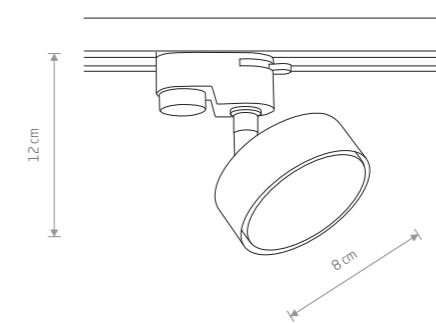

PROFILE PUCK  
10358

PROFILE PUCK  
painted steel, plastic PC

■ 10358

■ 1xGX53, max 8W