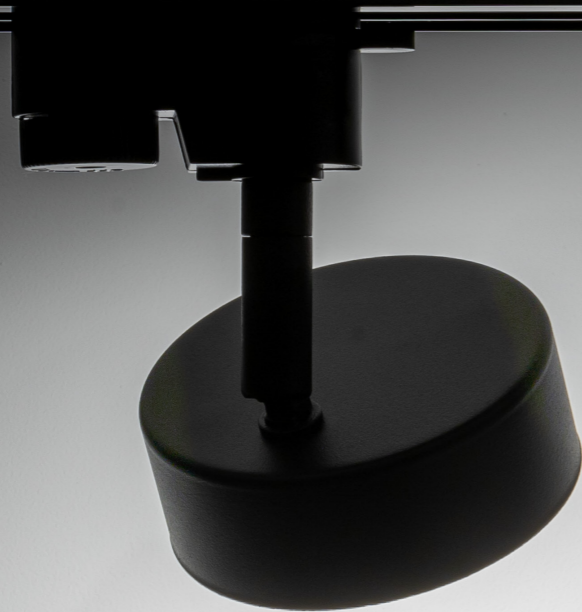

PROFILE PUCK  
10358

PROFILE PUCK  
painted steel, plastic PC

■ 10358

■ 1xGX53, max 8W