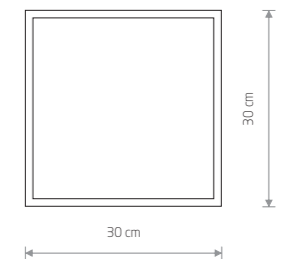

### QUAD

painted steel, plastic PMMA

10470 10471

4xGX53, max 10W only LED

### QUAD SENSOR

painted steel, plastic PMMA

10472 10473

4xGX53, max 10W only LED