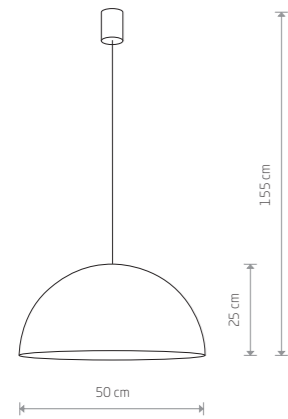

HEMISPHERE SUPER L  
10296

**HEMISPHERE SUPER L**  
painted steel, braided cable

- 10296
- 10297
- 10298

4xGX53, max 8W

**HEMISPHERE SUPER S**  
painted steel, braided cable

- 10618
- 10617
- 10616

1xGX53, max 8W