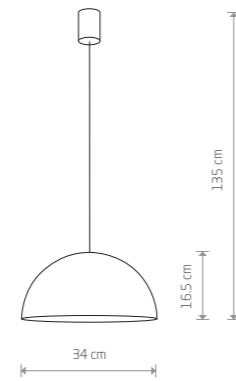

HEMISPHERE SUPER L  
10296

**HEMISPHERE SUPER L**  
painted steel, braided cable

- 10296
- 10297
- 10298

4xGX53, max 8W

**HEMISPHERE SUPER S**  
painted steel, braided cable

- 10618
- 10617
- 10616

1xGX53, max 8W