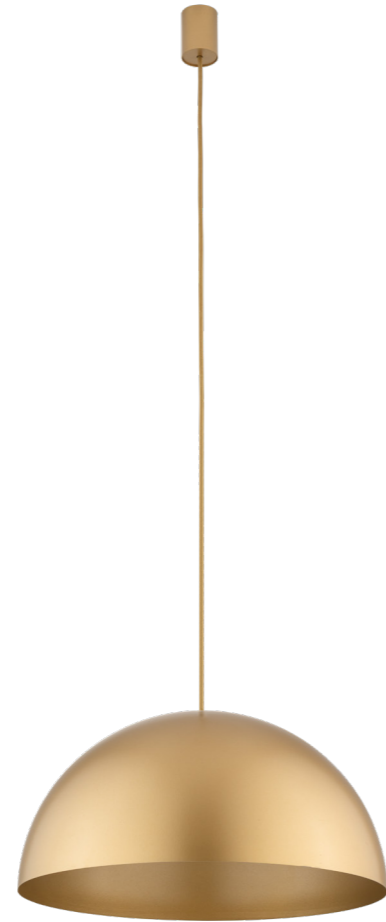

HEMISPHERE SUPER L  
10296

**HEMISPHERE SUPER L**  
painted steel, braided cable

- 10296
- 10297
- 10298

4xGX53, max 8W

**HEMISPHERE SUPER S**  
painted steel, braided cable

- 10618
- 10617
- 10616

1xGX53, max 8W