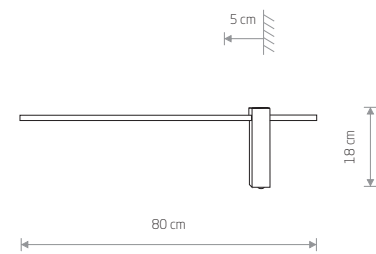

MOTIVE LED L 10313

MOTIVE LED M 10311

BAR LED M 10364

MOTIVE LED M

■ painted aluminum, plastic PP

■ 10311