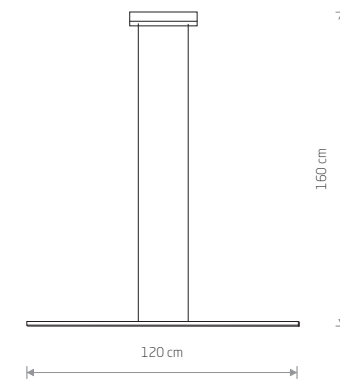

BAR LED S

■ painted aluminum, plastic PP

■ 10363