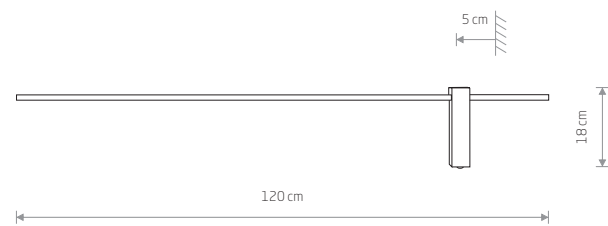

MOTIVE LED L

■ painted aluminum, plastic PP

■ 10313