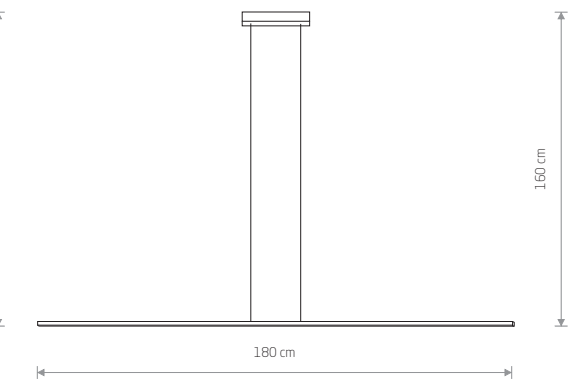

BAR LED L

■ painted aluminum, plastic PP

■ 10365

Item No.	Power	Colour temp.	Luminous flux	Beam angle	Colour Rendering Index (CRI)	Input	Safety type	Power factor	Ingress protection	Lifetime
10311	11W LED	3000K	330 lm	100°	>90	~220-230 V, 50/60 Hz	■	>0.5	IP20	50000h
10313	17W LED	3000K	510 lm	100°	>90	~220-230 V, 50/60 Hz	■	>0.5	IP20	50000h

Item No.	Power	Colour temp.	Luminous flux	Beam angle	Colour Rendering Index (CRI)	Input	Safety type	Power factor	Ingress protection	Lifetime
10363	24W LED	3000K	800 lm	100°	>80	~220-230V V, 50/60 Hz	■	>0.5	IP20	50000h
10364	30W LED	3000K	1000 lm	100°	>80	~220-230V V, 50/60 Hz	■	>0.5	IP20	50000h
10365	36W LED	3000K	1200 lm	100°	>80	~220-230V V, 50/60 Hz	■	>0.5	IP20	50000h