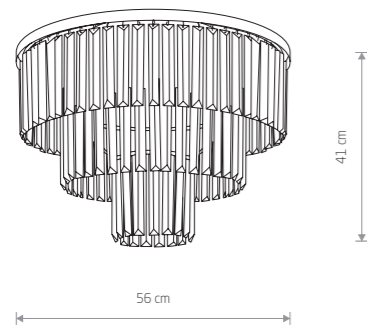

CRISTAL 7633

CRISTAL M 7616

CRISTAL

crystal, painted steel

7632 7633

2xE14, max 60W

CRISTAL L 7631

CRISTAL 7632

CRISTAL M

crystal, painted steel

7628 7627

9xE14, max 60W

CRISTAL M

crystal, painted steel

7617 7616

9xE14, max 40W

CRISTAL L

crystal, painted steel

7631 7630

12xE14, max 60W

CRISTAL L

crystal, painted steel

7615 7614

12xE14, max 40W