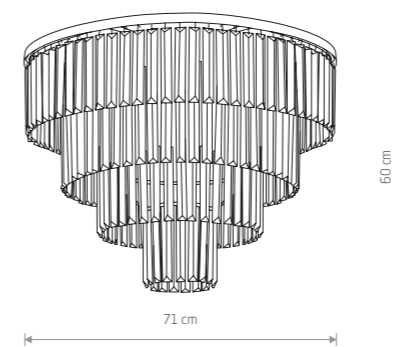

CRISTAL 7633

CRISTAL M 7616

CRISTAL

crystal, painted steel

7632 7633

2xE14, max 60W

CRISTAL L 7631

CRISTAL 7632

CRISTAL M

crystal, painted steel

7628 7627

9xE14, max 60W

CRISTAL M

crystal, painted steel

7617 7616

9xE14, max 40W

CRISTAL L

crystal, painted steel

7631 7630

12xE14, max 60W

CRISTAL L

crystal, painted steel

7615 7614

12xE14, max 40W