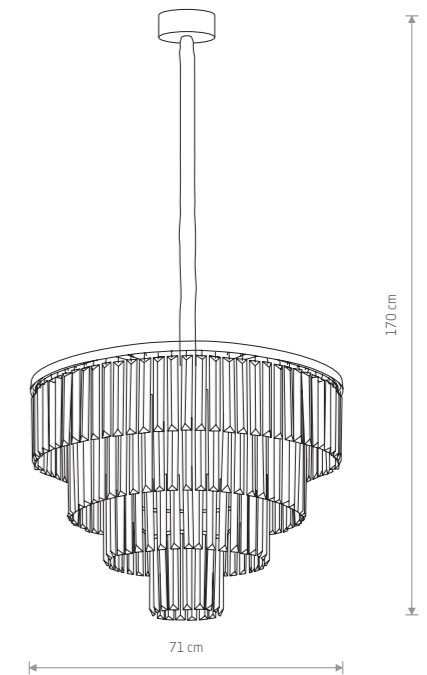

CRISTAL 7633

CRISTAL M 7616

CRISTAL

crystal, painted steel

7632 7633

2xE14, max 60W

CRISTAL L 7631

CRISTAL 7632

CRISTAL M

crystal, painted steel

7628 7627

9xE14, max 60W

CRISTAL M

crystal, painted steel

7617 7616

9xE14, max 40W

CRISTAL L

crystal, painted steel

7631 7630

12xE14, max 60W

CRISTAL L

crystal, painted steel

7615 7614

12xE14, max 40W