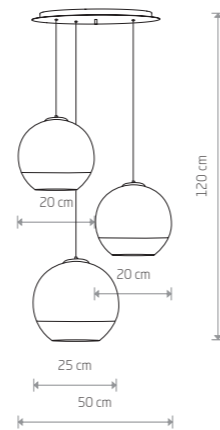

GLOBE PLUS M
metallized glass, painted steel

- 7606
- 1xE27, max 60W

GLOBE PLUS S
metallized glass, painted steel

- 7605
- 1xE27, max 60W

GLOBE PLUS
metallized glass, painted steel

- 7607
- 3xE27, max 60W

CHROME BLACK P013 RAL 9005