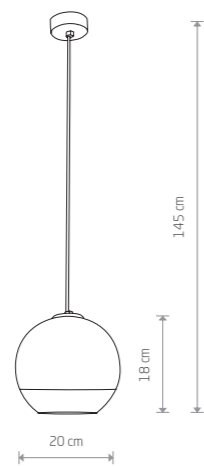

GLOBE PLUS M
metallized glass, painted steel

- 7606
- 1xE27, max 60W

GLOBE PLUS S
metallized glass, painted steel

- 7605
- 1xE27, max 60W

GLOBE PLUS
metallized glass, painted steel

- 7607
- 3xE27, max 60W

CHROME BLACK P013 RAL 9005

GLOBE PLUS M 7606