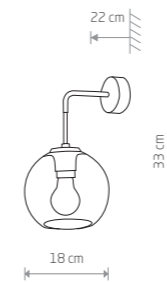

VETRO
glass, painted steel

■ 7641
● 3xE27, max 60W

VETRO
glass, painted steel

■ 7642
● 5xE27, max 60W

VETRO
glass, painted steel

■ 9131
● 7xE27, max 60W

VETRO
glass, painted steel

■ 9132
● 1xE27, max 60W