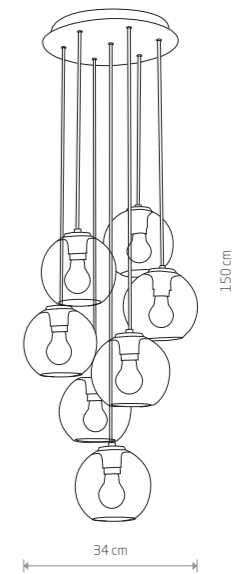

VETRO
glass, painted steel

■ 7641
● 3xE27, max 60W

VETRO
glass, painted steel

■ 7642
● 5xE27, max 60W

VETRO
glass, painted steel

■ 9131
● 7xE27, max 60W

VETRO
glass, painted steel

■ 9132
● 1xE27, max 60W