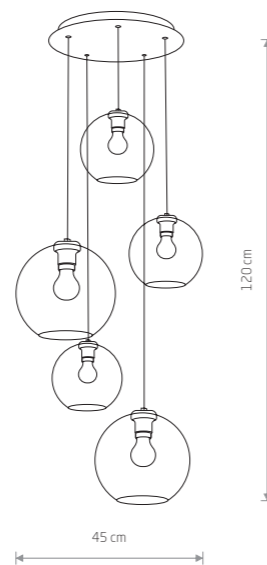

VETRO
glass, painted steel

■ 7641
● 3xE27, max 60W

VETRO
glass, painted steel

■ 7642
● 5xE27, max 60W

VETRO
glass, painted steel

■ 9131
● 7xE27, max 60W

VETRO
glass, painted steel

■ 9132
● 1xE27, max 60W