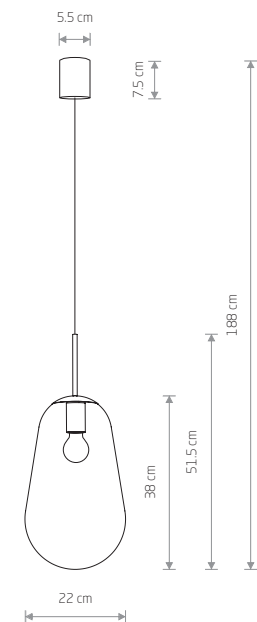

### PEAR S

glass, brass-plated steel, painted steel

8673

1xE27, max 40W

glass, painted steel

7800

1xE27, max 40W

### PEAR M

glass, brass-plated steel, painted steel

8672

1xE27, max 40W

glass, painted steel

7798

1xE27, max 40W

### PEAR L

glass, brass-plated steel, painted steel

8671

1xE27, max 40W

glass, painted steel

7797

1xE27, max 40W

### PEAR

glass, brass-plated steel, painted steel

7794

3xE27, max 40W