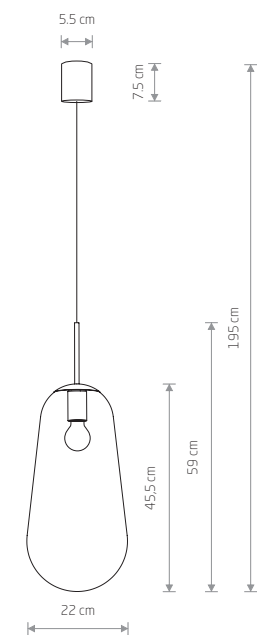

### PEAR S

glass, brass-plated steel, painted steel

8673

1xE27, max 40W

glass, painted steel

7800

1xE27, max 40W

### PEAR M

glass, brass-plated steel, painted steel

8672

1xE27, max 40W

glass, painted steel

7798

1xE27, max 40W

### PEAR L

glass, brass-plated steel, painted steel

8671

1xE27, max 40W

glass, painted steel

7797

1xE27, max 40W

### PEAR

glass, brass-plated steel, painted steel

7794

3xE27, max 40W