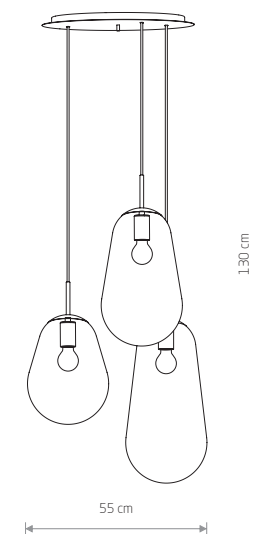

### PEAR S

glass, brass-plated steel, painted steel

8673

1xE27, max 40W

glass, painted steel

7800

1xE27, max 40W

### PEAR M

glass, brass-plated steel, painted steel

8672

1xE27, max 40W

glass, painted steel

7798

1xE27, max 40W

### PEAR L

glass, brass-plated steel, painted steel

8671

1xE27, max 40W

glass, painted steel

7797

1xE27, max 40W

### PEAR

glass, brass-plated steel, painted steel

7794

3xE27, max 40W