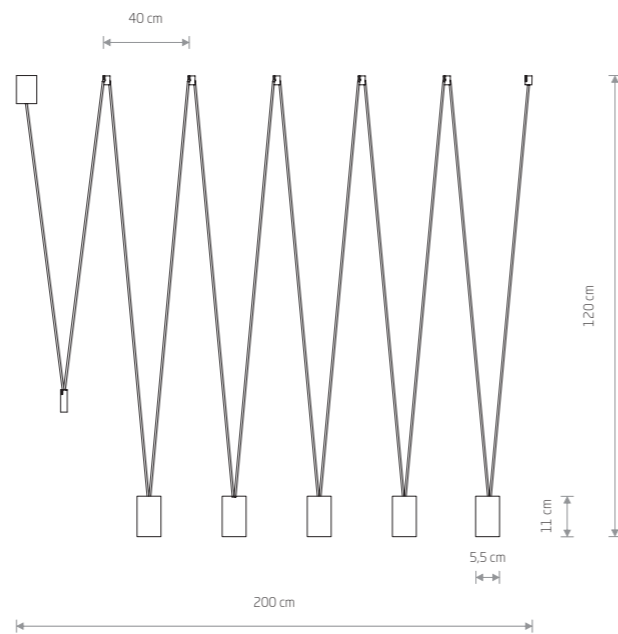

MORE EYE 7825

MORE TONE 7817

**MORE EYE**

painted steel

- 7824
- 7822

4xGU10, max 10W only LED

solid brass, painted steel

- 7610

4xGU10, max 10W only LED

**MORE EYE**

painted steel

- 7826
- 7825

5xGU10, max 10W only LED

solid brass, painted steel

- 7608

5xGU10, max 10W only LED

**MORE TONE**

painted steel, plastic ABS

- 7816
- 7814

4xGU10, max 10W only LED

**MORE TONE**

painted steel, plastic ABS

- 7821
- 7817

5xGU10, max 10W only LED