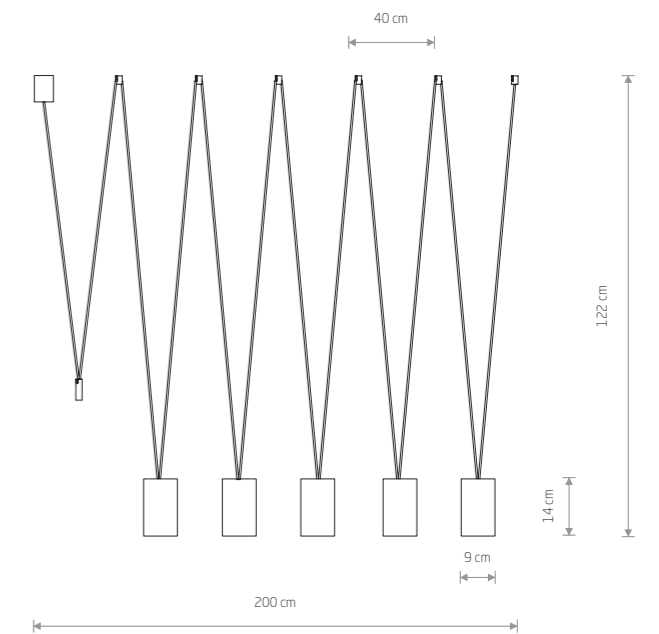

4xGU10, max 10W only LED

**MORE EYE**

painted steel

- 7826
- 7825

5xGU10, max 10W only LED

solid brass, painted steel

- 7608

5xGU10, max 10W only LED

**MORE TONE**

painted steel, plastic ABS

- 7816
- 7814

4xGU10, max 10W only LED

**MORE TONE**

painted steel, plastic ABS

- 7821
- 7817

5xGU10, max 10W only LED