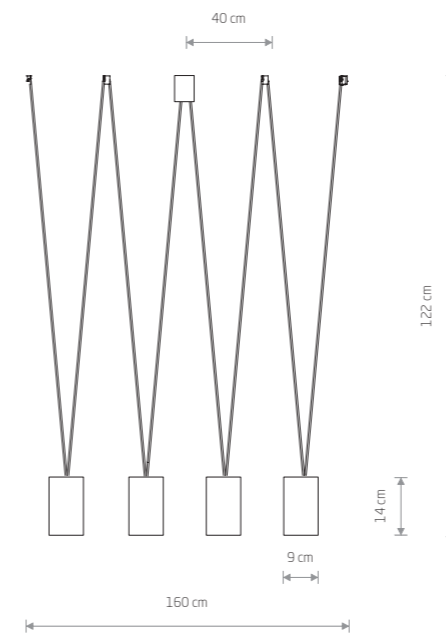

4xGU10, max 10W only LED

**MORE EYE**

painted steel

- 7826
- 7825

5xGU10, max 10W only LED

solid brass, painted steel

- 7608

5xGU10, max 10W only LED

**MORE TONE**

painted steel, plastic ABS

- 7816
- 7814

4xGU10, max 10W only LED

**MORE TONE**

painted steel, plastic ABS

- 7821
- 7817

5xGU10, max 10W only LED