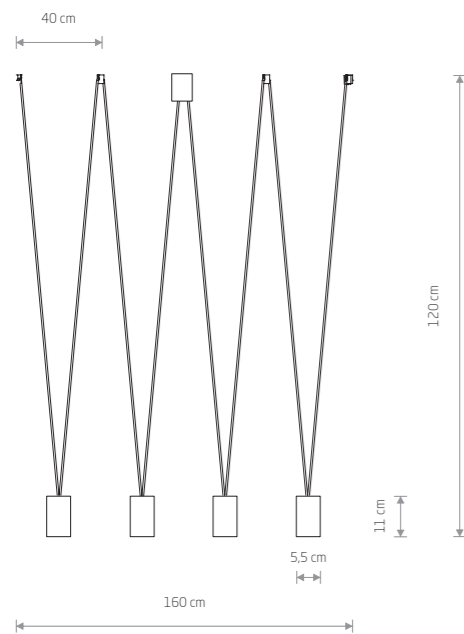

MORE EYE 7825

MORE TONE 7817

**MORE EYE**

painted steel

- 7824
- 7822

4xGU10, max 10W only LED

solid brass, painted steel

- 7610

4xGU10, max 10W only LED

**MORE EYE**

painted steel

- 7826
- 7825

5xGU10, max 10W only LED

solid brass, painted steel

- 7608

5xGU10, max 10W only LED

**MORE TONE**

painted steel, plastic ABS

- 7816
- 7814

4xGU10, max 10W only LED

**MORE TONE**

painted steel, plastic ABS

- 7821
- 7817

5xGU10, max 10W only LED