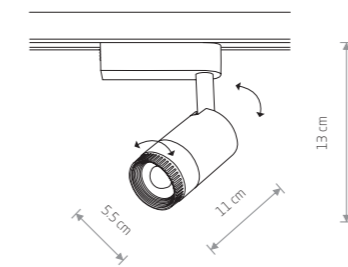

PROFILE ZOOM LED

painting aluminum, plastic

7623 3000K 7625 3000K

7624 4000K 7626 4000K