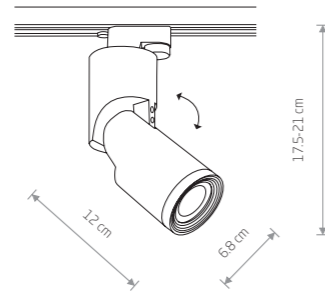

PROFILE MIKE 7661

PROFILE MIKE

painting aluminum, plastic

7662 7661

1xGU10, max 15W

PROFILE ZOOM LED 7625

PROFILE INDIA 7657

PROFILE INDIA

painting aluminum, plastic

7656 7657

1xGU10, max 15W

PROFILE ZOOM LED

painting aluminum, plastic

7623 3000K 7625 3000K

7624 4000K 7626 4000K

BEAM CONE

BEAM ANGLE 15°

BEAM ANGLE 50°

PROFILE FOKUS 7621

PROFILE FOCUS LED

painting aluminum, plastic

7618 3000K 7621 3000K

7620 4000K 7622 4000K

Item No.	Power	Colour temp.	Luminous flux	Beam angle	Colour Rendering Index (CRI)	Input	Safety type	Power factor	Ingress protection
7618	9W LED	3000K	440 lm	36°	>90	220-230 V, 50/60 Hz	□	>0.9	IP20
7620	9W LED	4000K	480 lm	36°	>90	220-230 V, 50/60 Hz	□	>0.9	IP20
7621	9W LED	3000K	430 lm	36°	>0.9	220-230 V, 50/60 Hz	□	>0.9	IP20
7622	9W LED	4000K	460 lm	36°	>90	220-230 V, 50/60 Hz	□	>0.9	IP20
7623	9W LED	3000K	550 lm	15-50°	>90	220-230 V, 50/60 Hz	□	>0.9	IP20
7624	9W LED	4000K	580 lm	15-50°	>90	220-230 V, 50/60 Hz	□	>0.9	IP20
7625	9W LED	3000K	490 lm	15-50°	>90	220-230 V, 50/60 Hz	□	>0.9	IP20
7626	9W LED	4000K	520 lm	15-50°	>90	220-230 V, 50/60 Hz	□	>0.9	IP20