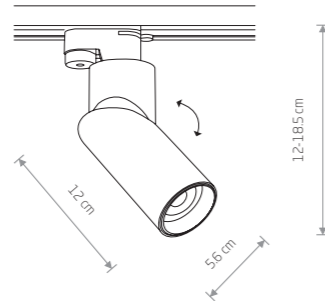

PROFILE MIKE 7661

PROFILE MIKE

painting aluminum, plastic

7662 7661

1xGU10, max 15W

PROFILE ZOOM LED 7625

PROFILE INDIA 7657

PROFILE INDIA

painting aluminum, plastic

7656 7657

1xGU10, max 15W

PROFILE ZOOM LED

painting aluminum, plastic

7623 3000K 7625 3000K

7624 4000K 7626 4000K

BEAM CONE

BEAM ANGLE 15°

BEAM ANGLE 50°

PROFILE FOKUS 7621

PROFILE FOCUS LED

painting aluminum, plastic

7618 3000K 7621 3000K

7620 4000K 7622 4000K

Item No.	Power	Colour temp.	Luminous flux	Beam angle	Colour Rendering Index (CRI)	Input	Safety type	Power factor	Ingress protection
7618	9W LED	3000K	440 lm	36°	>90	220-230 V, 50/60 Hz	□	>0.9	IP20
7620	9W LED	4000K	480 lm	36°	>90	220-230 V, 50/60 Hz	□	>0.9	IP20
7621	9W LED	3000K	430 lm	36°	>0.9	220-230 V, 50/60 Hz	□	>0.9	IP20
7622	9W LED	4000K	460 lm	36°	>90	220-230 V, 50/60 Hz	□	>0.9	IP20
7623	9W LED	3000K	550 lm	15-50°	>90	220-230 V, 50/60 Hz	□	>0.9	IP20
7624	9W LED	4000K	580 lm	15-50°	>90	220-230 V, 50/60 Hz	□	>0.9	IP20
7625	9W LED	3000K	490 lm	15-50°	>90	220-230 V, 50/60 Hz	□	>0.9	IP20
7626	9W LED	4000K	520 lm	15-50°	>90	220-230 V, 50/60 Hz	□	>0.9	IP20