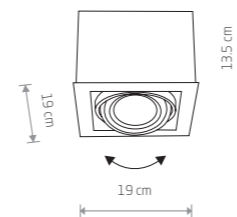

DOWNLIGHT ES111 9575

DOWNLIGHT ES111
painted steel

9571 9575

1xGU10 ES111, max 15W

cut out 165x165 mm

DOWNLIGHT ES111 9570

DOWNLIGHT ES111
painted steel

9570 9574

2xGU10 ES111, max 15W

cut out 320x165 mm

BOX ES111 9495

BOX ES111
plywood, painted steel

9495 9497 7648

1xGU10 ES111, max 15W

BOX ES111 7650

BOX ES111
plywood, painted steel