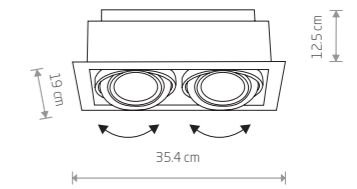

DOWNLIGHT ES111 9575

DOWNLIGHT ES111
painted steel

9571 9575

1xGU10 ES111, max 15W

cut out 165x165 mm

DOWNLIGHT ES111 9570

DOWNLIGHT ES111
painted steel

9570 9574

2xGU10 ES111, max 15W

cut out 320x165 mm

BOX ES111 9495

BOX ES111
plywood, painted steel

9495 9497 7648

1xGU10 ES111, max 15W

BOX ES111 7650

BOX ES111
plywood, painted steel