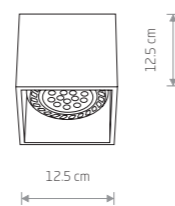

DALE 7613

DALE 7612

DALE
plywood

7613

2xGU10 ES111, max 15W

DALE
plywood

7612

1xGU10 ES111, max 15W

DOWNLIGHT ES111 9575

DOWNLIGHT ES111
painted steel

9571 9575

1xGU10 ES111, max 15W

cut out 165x165 mm

DOWNLIGHT ES111 9570

DOWNLIGHT ES111
painted steel

9570 9574

2xGU10 ES111, max 15W

cut out 320x165 mm

BOX ES111 9495

BOX ES111
plywood, painted steel

9495 9497 7648

1xGU10 ES111, max 15W

BOX ES111 7650

BOX ES111
plywood, painted steel