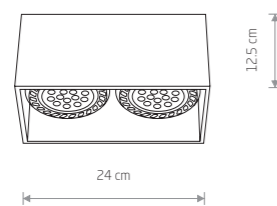

DALE
plywood

7613

2xGU10 ES111, max 15W