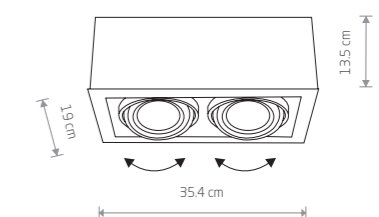

2xGU10 ES111, max 15W

cut out 320x165 mm

BOX ES111 9495

BOX ES111
plywood, painted steel

9495 9497 7648

1xGU10 ES111, max 15W

BOX ES111 7650

BOX ES111
plywood, painted steel