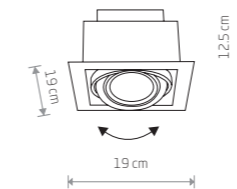

DOWNLIGHT ES111 9575

DOWNLIGHT ES111
painted steel

9571 9575

1xGU10 ES111, max 15W

cut out 165x165 mm

DOWNLIGHT ES111 9570

DOWNLIGHT ES111
painted steel

9570 9574

2xGU10 ES111, max 15W

cut out 320x165 mm

BOX ES111 9495

BOX ES111
plywood, painted steel

9495 9497 7648

1xGU10 ES111, max 15W

BOX ES111 7650

BOX ES111
plywood, painted steel