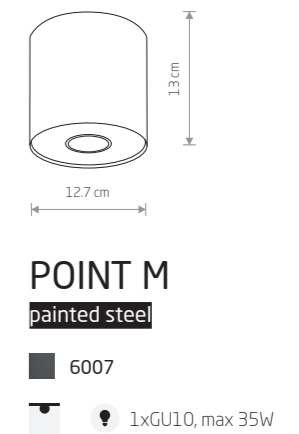

**POINT PLEXI M**  
painted steel, plastic PMMA

6525 6527 6526

1xGU10, max 10W only LED

**POINT PLEXI L**  
painted steel, plastic PMMA

6528 6530

1xE27, max 20W

**BIT S**  
painted steel

9482 9486

1xGU10 ES111, max 75W

**BIT M**  
painted steel

9481 9485

1xGU10 ES111, max 75W