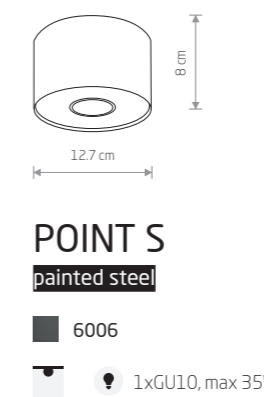

**POINT PLEXI M**  
painted steel, plastic PMMA

6525 6527 6526

1xGU10, max 10W only LED

**POINT PLEXI L**  
painted steel, plastic PMMA

6528 6530

1xE27, max 20W

**BIT S**  
painted steel

9482 9486

1xGU10 ES111, max 75W

**BIT M**  
painted steel

9481 9485

1xGU10 ES111, max 75W