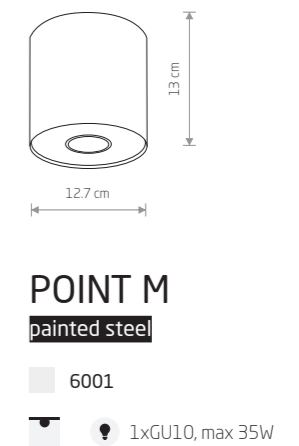

**POINT PLEXI M**  
painted steel, plastic PMMA

6525 6527 6526

1xGU10, max 10W only LED

**POINT PLEXI L**  
painted steel, plastic PMMA

6528 6530

1xE27, max 20W

**BIT S**  
painted steel

9482 9486

1xGU10 ES111, max 75W

**BIT M**  
painted steel

9481 9485

1xGU10 ES111, max 75W