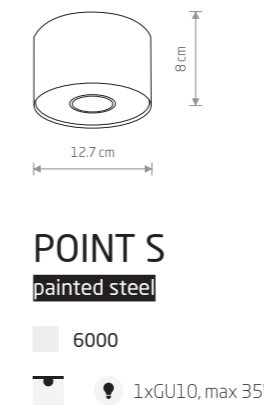

**POINT PLEXI M**  
painted steel, plastic PMMA

6525 6527 6526

1xGU10, max 10W only LED

**POINT PLEXI L**  
painted steel, plastic PMMA

6528 6530

1xE27, max 20W

**BIT S**  
painted steel

9482 9486

1xGU10 ES111, max 75W

**BIT M**  
painted steel

9481 9485

1xGU10 ES111, max 75W