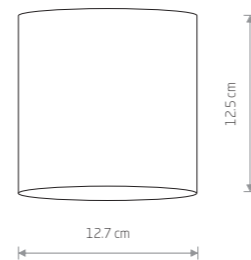

FLEA 8202

POINT TONE 8222

INDIA 7858

MIKE 7660

FLEA 8203

POINT TONE 8225

INDIA 7860

MIKE 7658

FLEA
painted steel

- 8202 8203
- 1xGX53, max 12W

POINT TONE
painted steel, plastic ABS

- 8220 8221 8222
- 8225 8224 8223
- 1xGU10, max 10W only LED

INDIA
painted aluminum

- 7858 7860
- 1xGU10, max 15W

MIKE
painted aluminum