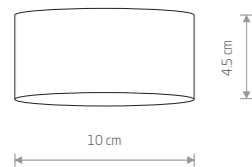

FLEA 8202

POINT TONE 8222

INDIA 7858

MIKE 7660

FLEA 8203

POINT TONE 8225

INDIA 7860

MIKE 7658

FLEA
painted steel

- 8202 8203
- 1xGX53, max 12W

POINT TONE
painted steel, plastic ABS

- 8220 8221 8222
- 8225 8224 8223
- 1xGU10, max 10W only LED

INDIA
painted aluminum

- 7858 7860
- 1xGU10, max 15W

MIKE
painted aluminum