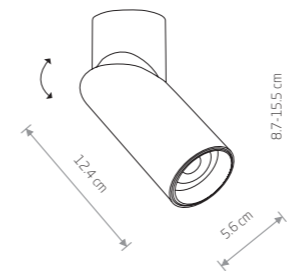

FLEA 8202

POINT TONE 8222

INDIA 7858

MIKE 7660

FLEA 8203

POINT TONE 8225

INDIA 7860

MIKE 7658

FLEA
painted steel

- 8202 8203
- 1xGX53, max 12W

POINT TONE
painted steel, plastic ABS

- 8220 8221 8222
- 8225 8224 8223
- 1xGU10, max 10W only LED

INDIA
painted aluminum

- 7858 7860
- 1xGU10, max 15W

MIKE
painted aluminum