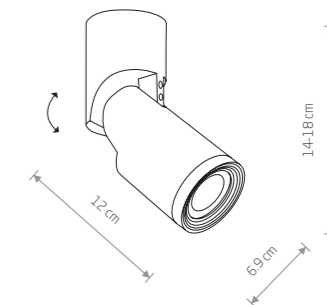

FLEA 8202

POINT TONE 8222

INDIA 7858

MIKE 7660

FLEA 8203

POINT TONE 8225

INDIA 7860

MIKE 7658

FLEA
painted steel

- 8202 8203
- 1xGX53, max 12W

POINT TONE
painted steel, plastic ABS

- 8220 8221 8222
- 8225 8224 8223
- 1xGU10, max 10W only LED

INDIA
painted aluminum

- 7858 7860
- 1xGU10, max 15W

MIKE
painted aluminum