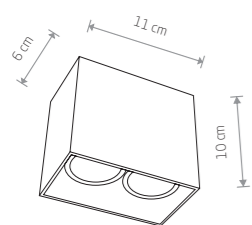

**COBBLE**  
painted aluminum

7791 7790

1xGU10 ES111, max 75W

**GROOVE**  
painted aluminum

7793 7792

1xGU10 ES111, max 75W

**GAP**  
painted aluminum

9385 9384

2xGU10, max 35W

**PAG**  
painted aluminum

9387 9386

2xGU10, max 35W

**GROOVE**  
painted aluminum

9383 9316

2xGU10 ES111, max 75W

**OVAL**  
painted aluminum