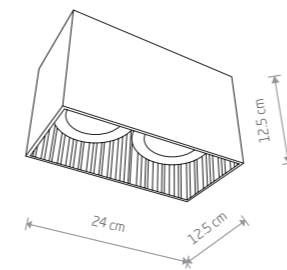

**COBBLE**  
painted aluminum

7791 7790

1xGU10 ES111, max 75W

**GROOVE**  
painted aluminum

7793 7792

1xGU10 ES111, max 75W

**GAP**  
painted aluminum

9385 9384

2xGU10, max 35W

**PAG**  
painted aluminum

9387 9386

2xGU10, max 35W

**GROOVE**  
painted aluminum

9383 9316

2xGU10 ES111, max 75W

**OVAL**  
painted aluminum