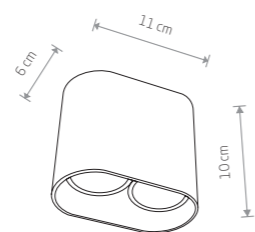

**COBBLE**  
painted aluminum

7791 7790

1xGU10 ES111, max 75W

**GROOVE**  
painted aluminum

7793 7792

1xGU10 ES111, max 75W

**GAP**  
painted aluminum

9385 9384

2xGU10, max 35W

**PAG**  
painted aluminum

9387 9386

2xGU10, max 35W

**GROOVE**  
painted aluminum

9383 9316

2xGU10 ES111, max 75W

**OVAL**  
painted aluminum