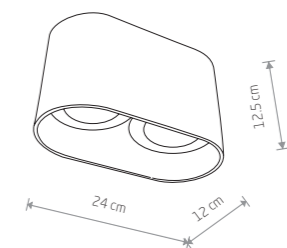

2xGU10, max 35W

**PAG**  
painted aluminum

9387 9386

2xGU10, max 35W

**GROOVE**  
painted aluminum

9383 9316

2xGU10 ES111, max 75W

**OVAL**  
painted aluminum