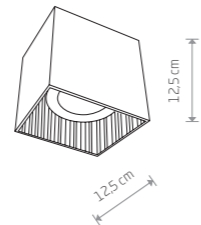

**COBBLE**  
painted aluminum

7791 7790

1xGU10 ES111, max 75W

**GROOVE**  
painted aluminum

7793 7792

1xGU10 ES111, max 75W

**GAP**  
painted aluminum

9385 9384

2xGU10, max 35W

**PAG**  
painted aluminum

9387 9386

2xGU10, max 35W

**GROOVE**  
painted aluminum

9383 9316

2xGU10 ES111, max 75W

**OVAL**  
painted aluminum