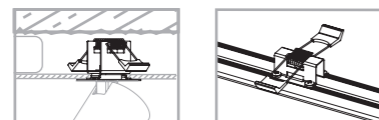

MONO SURFACE LONG S 7680

MONO SURFACE LONG S

painted steel, plastic ABS

7734 7737

7676 7680

1xGU10, max 10W only LED

solid brass, painted steel, plastic ABS

7741

1xGU10, max 10W only LED

cut out \varnothing 35 mm

MONO SURFACE LONG M

painted steel, plastic ABS

7735 7738

7677 7681

1xGU10, max 10W only LED

solid brass, painted steel, plastic ABS

7742

1xGU10, max 10W only LED

cut out \varnothing 35 mm

MONO SURFACE LONG

painted steel, plastic ABS

7736 7740

7678 7682

2xGU10, max 10W only LED