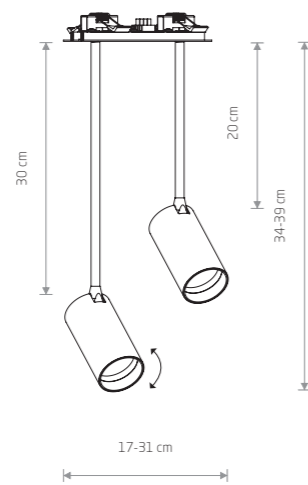

MONO SURFACE LONG S 7680

MONO SURFACE LONG S

painted steel, plastic ABS

7734 7737

7676 7680

1xGU10, max 10W only LED

solid brass, painted steel, plastic ABS

7741

1xGU10, max 10W only LED

cut out \varnothing 35 mm

MONO SURFACE LONG M

painted steel, plastic ABS

7735 7738

7677 7681

1xGU10, max 10W only LED

solid brass, painted steel, plastic ABS

7742

1xGU10, max 10W only LED

cut out \varnothing 35 mm

MONO SURFACE LONG

painted steel, plastic ABS

7736 7740

7678 7682

2xGU10, max 10W only LED

solid brass, painted steel, plastic ABS

7743

2xGU10, max 10W only LED

cut out 160x31 mm

MONO SURFACE LONG 7682

MONO SURFACE LONG M 7742