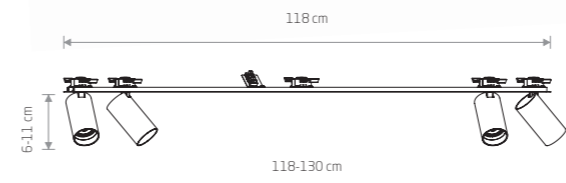

MONO SURFACE 7685

MONO SURFACE 7686

MONO SURFACE 7687

MONO SURFACE

painted steel, plastic ABS

7830 7835

7685 7691

3xGU10, max 10W only LED

solid brass, painted steel, plastic ABS

7746

3xGU10, max 10W only LED

cut out 690x31 mm

MONO SURFACE

painted steel, plastic ABS

7831 7836

7686 7692

4xGU10, max 10W only LED

solid brass, painted steel, plastic ABS

7747

4xGU10, max 10W only LED

cut out 1170x31 mm

MONO SURFACE

painted steel, plastic ABS

7832 7837