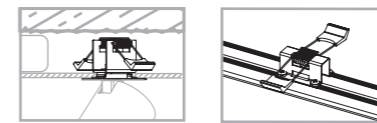

MONO SURFACE 7685

MONO SURFACE 7686

MONO SURFACE 7687

MONO SURFACE

painted steel, plastic ABS

7830 7835

7685 7691

3xGU10, max 10W only LED

solid brass, painted steel, plastic ABS

7746

3xGU10, max 10W only LED

cut out 690x31 mm

MONO SURFACE

painted steel, plastic ABS

7831 7836

7686 7692

4xGU10, max 10W only LED

solid brass, painted steel, plastic ABS

7747

4xGU10, max 10W only LED

cut out 1170x31 mm

MONO SURFACE

painted steel, plastic ABS

7832 7837