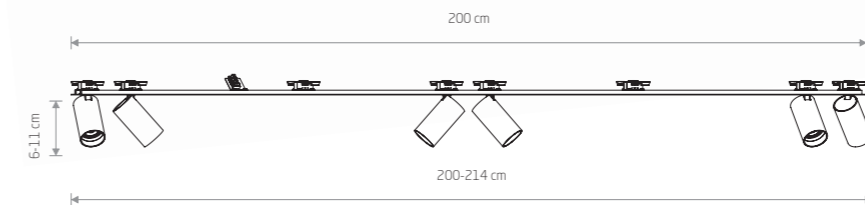

MONO SURFACE 7685

MONO SURFACE 7686

MONO SURFACE 7687

MONO SURFACE

painted steel, plastic ABS

7830 7835

7685 7691

3xGU10, max 10W only LED

solid brass, painted steel, plastic ABS

7746

3xGU10, max 10W only LED

cut out 690x31 mm

MONO SURFACE

painted steel, plastic ABS

7831 7836

7686 7692

4xGU10, max 10W only LED

solid brass, painted steel, plastic ABS

7747

4xGU10, max 10W only LED

cut out 1170x31 mm

MONO SURFACE

painted steel, plastic ABS

7832 7837

7687 7693

6xGU10, max 10W only LED

solid brass, painted steel, plastic ABS

7748

6xGU10, max 10W only LED

cut out 1990x31 mm