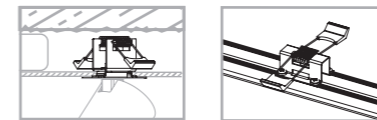

MONO SURFACE 7685

MONO SURFACE 7686

MONO SURFACE 7687

MONO SURFACE

painted steel, plastic ABS

7830 7835

7685 7691

3xGU10, max 10W only LED

solid brass, painted steel, plastic ABS

7746

3xGU10, max 10W only LED

cut out 690x31 mm

MONO SURFACE

painted steel, plastic ABS

7831 7836

7686 7692

4xGU10, max 10W only LED

solid brass, painted steel, plastic ABS

7747

4xGU10, max 10W only LED

cut out 1170x31 mm

MONO SURFACE

painted steel, plastic ABS

7832 7837