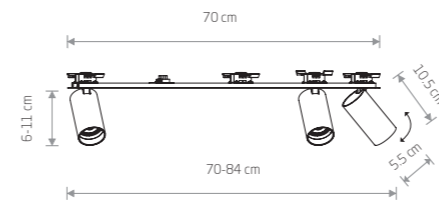

MONO SURFACE 7685

MONO SURFACE 7686

MONO SURFACE 7687

MONO SURFACE

painted steel, plastic ABS

7830 7835

7685 7691

3xGU10, max 10W only LED

solid brass, painted steel, plastic ABS

7746

3xGU10, max 10W only LED

cut out 690x31 mm

MONO SURFACE

painted steel, plastic ABS

7831 7836

7686 7692

4xGU10, max 10W only LED

solid brass, painted steel, plastic ABS

7747

4xGU10, max 10W only LED

cut out 1170x31 mm

MONO SURFACE

painted steel, plastic ABS

7832 7837

7687 7693

6xGU10, max 10W only LED

solid brass, painted steel, plastic ABS

7748

6xGU10, max 10W only LED

cut out 1990x31 mm