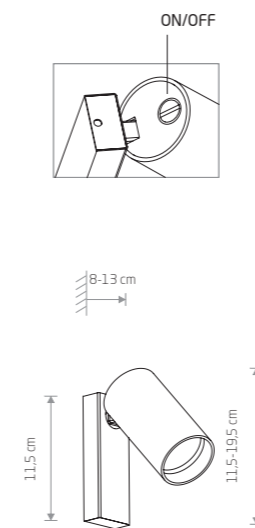

MONO 7764

MONO 7786

MONO

painted steel, plastic ABS

- 7787 7786
- 7773 7765

1xGU10, max 10W only LED

solid brass, painted steel, plastic ABS

- 7781

1xGU10, max 10W only LED

MONO 7840

MONO

painted steel, plastic ABS

- 7808 7840
- 7772 7764

1xGU10, max 10W only LED

solid brass, painted steel, plastic ABS

- 7780