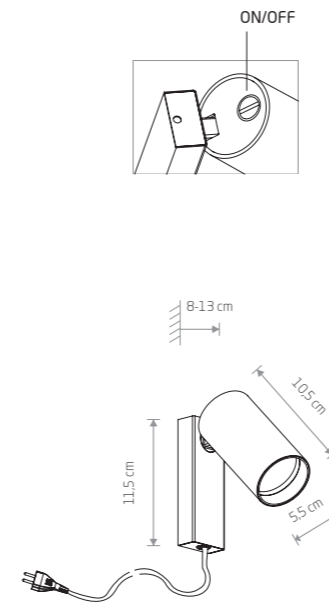

MONO 7764

MONO 7786

MONO

painted steel, plastic ABS

- 7787 7786
- 7773 7765

1xGU10, max 10W only LED

solid brass, painted steel, plastic ABS

- 7781

1xGU10, max 10W only LED

MONO 7840

MONO

painted steel, plastic ABS

- 7808 7840
- 7772 7764

1xGU10, max 10W only LED

solid brass, painted steel, plastic ABS

- 7780

1xGU10, max 10W only LED