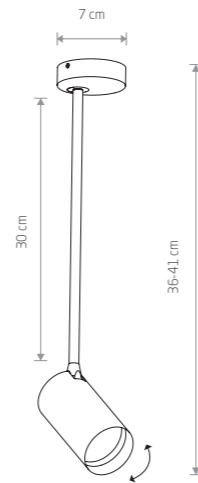

MONO LONG S 7727

MONO LONG S

painted steel, plastic ABS

7724 7727

7670 7673

1xGU10, max 10W only LED

solid brass, painted steel, plastic ABS

7731

1xGU10, max 10W only LED

MONO LONG M

painted steel, plastic ABS

7725 7728

7671 7674

1xGU10, max 10W only LED

solid brass, painted steel, plastic ABS

7732

1xGU10, max 10W only LED

MONO LONG 7730

MONO LONG

painted steel, plastic ABS

7726 7730

7672 7675

2xGU10, max 10W only LED

solid brass, painted steel, plastic ABS