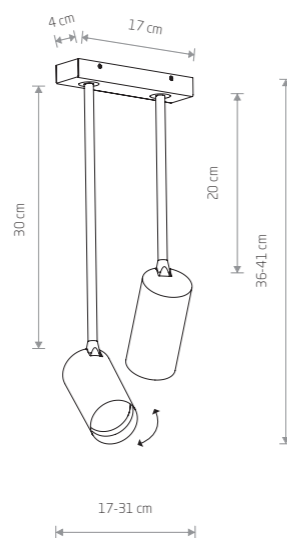

MONO LONG S 7727

MONO LONG S

painted steel, plastic ABS

7724 7727

7670 7673

1xGU10, max 10W only LED

solid brass, painted steel, plastic ABS

7731

1xGU10, max 10W only LED

MONO LONG M

painted steel, plastic ABS

7725 7728

7671 7674

1xGU10, max 10W only LED

solid brass, painted steel, plastic ABS

7732

1xGU10, max 10W only LED

MONO LONG 7730

MONO LONG

painted steel, plastic ABS

7726 7730

7672 7675

2xGU10, max 10W only LED

solid brass, painted steel, plastic ABS