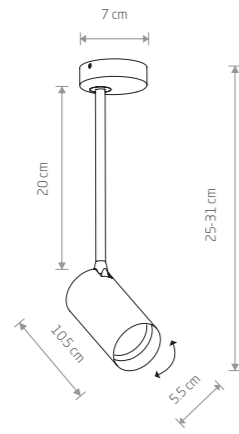

MONO LONG S 7727

MONO LONG S

painted steel, plastic ABS

7724 7727

7670 7673

1xGU10, max 10W only LED

solid brass, painted steel, plastic ABS

7731

1xGU10, max 10W only LED

MONO LONG M

painted steel, plastic ABS

7725 7728

7671 7674

1xGU10, max 10W only LED

solid brass, painted steel, plastic ABS

7732

1xGU10, max 10W only LED

MONO LONG 7730

MONO LONG

painted steel, plastic ABS

7726 7730

7672 7675

2xGU10, max 10W only LED

solid brass, painted steel, plastic ABS