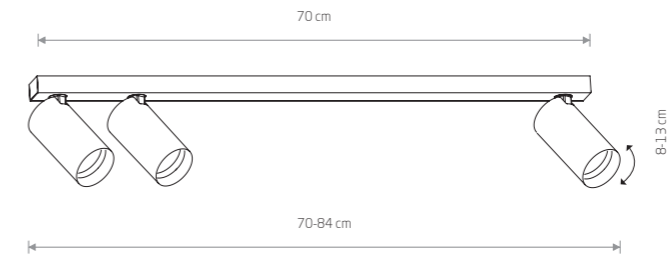

MONO 7807

MONO

painting steel, plastic ABS

7807 7838

7771 7763

1xGU10, max 10W only LED

solid brass, painting steel, plastic ABS

7778

1xGU10, max 10W only LED

MONO 7811

MONO

painting steel, plastic ABS

7811 7842

7775 7767

3xGU10, max 10W only LED

solid brass, painting steel, plastic ABS

solid brass, painting steel, plastic ABS

7782

2xGU10, max 10W only LED

MONO 7812

MONO

painting steel, plastic ABS

7812 7843

7776 7768

4xGU10, max 10W only LED

solid brass, painting steel, plastic ABS

7784

4xGU10, max 10W only LED