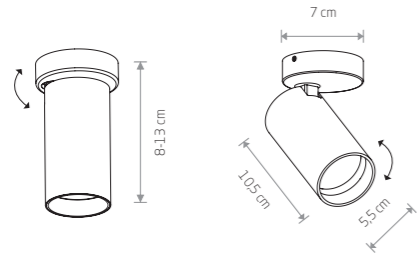

MONO 7807

MONO

painting steel, plastic ABS

7807 7838

7771 7763

1xGU10, max 10W only LED

solid brass, painting steel, plastic ABS

7778

1xGU10, max 10W only LED

MONO 7811

MONO

painting steel, plastic ABS

7811 7842

7775 7767

3xGU10, max 10W only LED

solid brass, painting steel, plastic ABS

solid brass, painting steel, plastic ABS

7782

2xGU10, max 10W only LED

MONO 7812

MONO

painting steel, plastic ABS

7812 7843

7776 7768

4xGU10, max 10W only LED

solid brass, painting steel, plastic ABS

7784

4xGU10, max 10W only LED