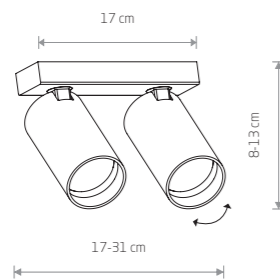

MONO

painting steel, plastic ABS

7810 7841

7774 7766

2xGU10, max 10W only LED

solid brass, painting steel, plastic ABS

7782

2xGU10, max 10W only LED