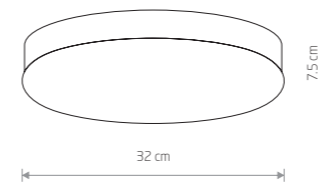

### KASAI

glass, chrome plated steel

■ 9490

☐ 2xE27, max 40W

glass, brushed stainless steel

■ 9491

☐ 2xE27, max 40W

glass, painted steel