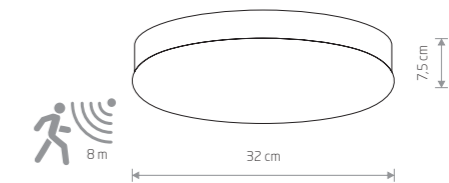

### KASAI

glass, chrome plated steel

■ 9490

☐ 2xE27, max 40W

glass, brushed stainless steel

■ 9491

☐ 2xE27, max 40W

glass, painted steel