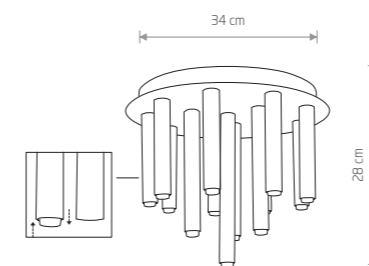

**LASER**  
painted steel

- 8048 8047
- 2xG9, max 10W only Led
- solid brass, painted steel**
- 8308
- 2xG9, max 10W only LED

STALACTITE 9054

STALACTITE 8352

STALACTITE 9055

**STALACTITE**  
painted steel

- 8355 8356
- 13xG9, max 10W only LED
- solid brass, painted steel**
- 9054
- 13xG9, max 10W only LED

**STALACTITE**  
painted steel, flexible stem

- 8351 8350
- 1xG9, max 10W only LED
- solid brass, painted steel, flexible stem**
- 8352
- 1xG9, max 10W only LED

**STALACTITE**  
painted steel, flexible stem

- 8353 8354
- 2xG9, max 10W only LED
- solid brass, painted steel, flexible stem**
- 9055
- 2xG9, max 10W only LED