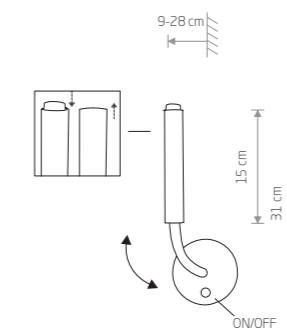

**LASER**  
painted steel

- 8048 8047
- 2xG9, max 10W only Led
- solid brass, painted steel**
- 8308
- 2xG9, max 10W only LED

STALACTITE 9054

STALACTITE 8352

STALACTITE 9055

**STALACTITE**  
painted steel

- 8355 8356
- 13xG9, max 10W only LED
- solid brass, painted steel**
- 9054
- 13xG9, max 10W only LED

**STALACTITE**  
painted steel, flexible stem

- 8351 8350
- 1xG9, max 10W only LED
- solid brass, painted steel, flexible stem**
- 8352
- 1xG9, max 10W only LED

**STALACTITE**  
painted steel, flexible stem

- 8353 8354
- 2xG9, max 10W only LED
- solid brass, painted steel, flexible stem**
- 9055
- 2xG9, max 10W only LED