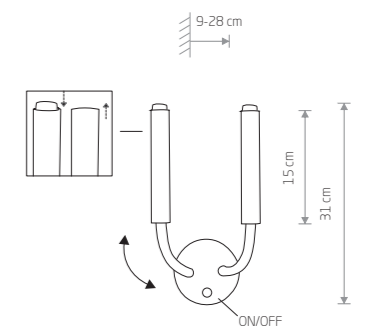

**LASER**  
painted steel

- 8048 8047
- 2xG9, max 10W only Led
- solid brass, painted steel**
- 8308
- 2xG9, max 10W only LED

STALACTITE 9054

STALACTITE 8352

STALACTITE 9055

**STALACTITE**  
painted steel

- 8355 8356
- 13xG9, max 10W only LED
- solid brass, painted steel**
- 9054
- 13xG9, max 10W only LED

**STALACTITE**  
painted steel, flexible stem

- 8351 8350
- 1xG9, max 10W only LED
- solid brass, painted steel, flexible stem**
- 8352
- 1xG9, max 10W only LED

**STALACTITE**  
painted steel, flexible stem

- 8353 8354
- 2xG9, max 10W only LED
- solid brass, painted steel, flexible stem**
- 9055
- 2xG9, max 10W only LED