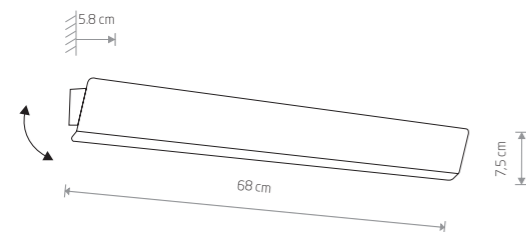

WING LED 7543

ION LED M

glass, chrome plated steel

8171

ION LED L

glass, chrome plated steel

8172

WING LED

painted steel

7543 7550

1xLED TUBE T8, max 11W, included

Name	Size	Power	Colour temp.	Luminous flux	Beam angle	Colour Rendering Index (CRI)	Input	Power factor	LED driver	Lifetime	Material
LED TUBE T 8	60 cm	11W LED	3000K	1700 lm	120°	≥80	220-230 V, 50/60 Hz	>0,5	INCL	30000h	CLEAR GLASS

Item No.	Power	Colour temp.	Luminous flux	Beam angle	Colour Rendering Index (CRI)	Input	Safety type	Power factor	Ingress protection	Lifetime
8171	12W LED	3000K	870 lm	130°	≥80	~220-230 V, 50/60 Hz	⊕	>0.5	IP20	30000h
8172	18W LED	3000K	1300 lm	130°	≥80	~220-230 V, 50/60 Hz	⊕	>0.5	IP20	30000h