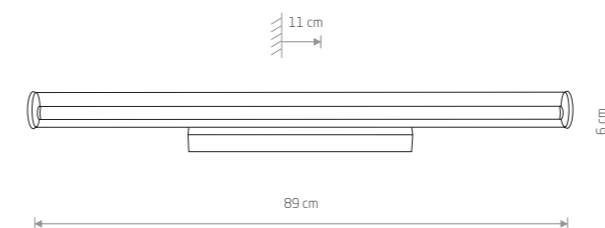

WING LED 7543

ION LED M

glass, chrome plated steel

8171

ION LED L

glass, chrome plated steel

8172

WING LED

painted steel

7543 7550

1xLED TUBE T8, max 11W, included

Name	Size	Power	Colour temp.	Luminous flux	Beam angle	Colour Rendering Index (CRI)	Input	Power factor	LED driver	Lifetime	Material
LED TUBE T 8	60 cm	11W LED	3000K	1700 lm	120°	≥80	220-230 V, 50/60 Hz	>0,5	INCL	30000h	CLEAR GLASS

Item No.	Power	Colour temp.	Luminous flux	Beam angle	Colour Rendering Index (CRI)	Input	Safety type	Power factor	Ingress protection	Lifetime
8171	12W LED	3000K	870 lm	130°	≥80	~220-230 V, 50/60 Hz	⊕	>0.5	IP20	30000h
8172	18W LED	3000K	1300 lm	130°	≥80	~220-230 V, 50/60 Hz	⊕	>0.5	IP20	30000h