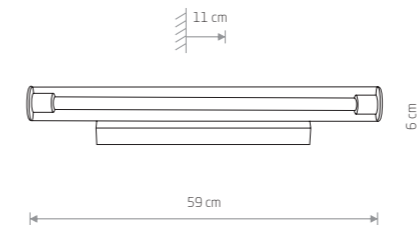

ION LED M

glass, chrome plated steel

8171