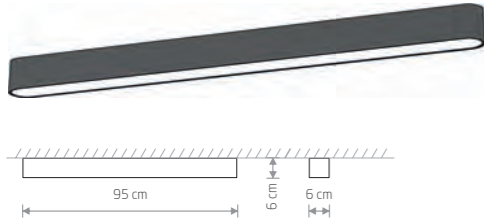

7538 7526

2xLED TUBE T8, max 11W, included

SOFT WALL LED 60X6 7541

SOFT WALL LED 60X6

painting aluminum, plastic PMMA

7541 7528

1xLED TUBE T8, max 11W, included

SOFT CEILING LED 90X6 7533

SOFT CEILING LED 90X6

painting aluminum, plastic PMMA

7546 7533

1xLED TUBE T8, max 16W, included

SOFT CEILING LED 90X20 7542

SOFT CEILING LED 90X20

painting aluminum, plastic PMMA

7542 7531