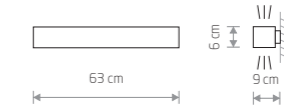

painting aluminum, plastic PMMA

7538 7526

2xLED TUBE T8, max 11W, included

SOFT WALL LED 60X6 7541

SOFT WALL LED 60X6