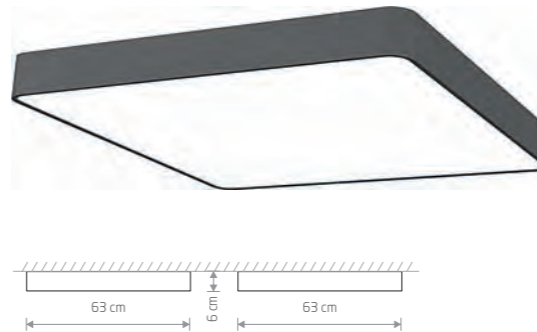

SOFT CEILING LED 60X60 7530

SOFT CEILING LED 60X60

painting aluminum, plastic PMMA

7544 7530

5xLED TUBE T8, max 11W, included

Name	Size	Power	Colour temp.	Luminous flux	Beam angle	Colour Rendering Index (CRI)	Input	Power factor	Lifetime	Material
LED TUBE T8	60 cm	11W LED	3000K	1700 lm	120°	≥80	220-230 V, 50/60 Hz	>0,5	30000h	CLEAR GLASS
LED TUBE T8	90 cm	16W LED	3000K	2300 lm	120°	≥80	220-230 V, 50/60 Hz	>0,5	30000h	CLEAR GLASS
LED TUBE T8	120 cm	22W LED	3000K	3200 lm	120°	≥80	220-230 V, 50/60 Hz	>0,5	30000h	CLEAR GLASS