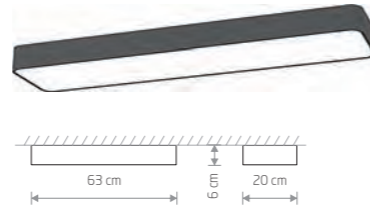

SOFT CEILING LED 60X6 7540

SOFT CEILING LED 60X6

painting aluminum, plastic PMMA

7540 7527

1xLED TUBE T8, max 11W, included

SOFT CEILING LED 60X20 7526

SOFT CEILING LED 60X20

painting aluminum, plastic PMMA