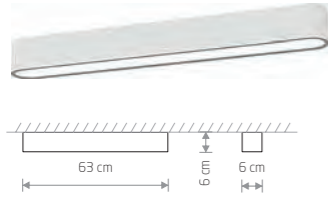

SOFT CEILING LED 60X6 7540

SOFT CEILING LED 60X6

painting aluminum, plastic PMMA

7540 7527

1xLED TUBE T8, max 11W, included

SOFT CEILING LED 60X20 7526

SOFT CEILING LED 60X20

painting aluminum, plastic PMMA