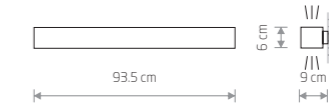

painting aluminum, plastic PMMA

7542 7531

2xLED TUBE T8, max 16W, included

SOFT WALL LED 90X6 7534

SOFT WALL LED 90X6