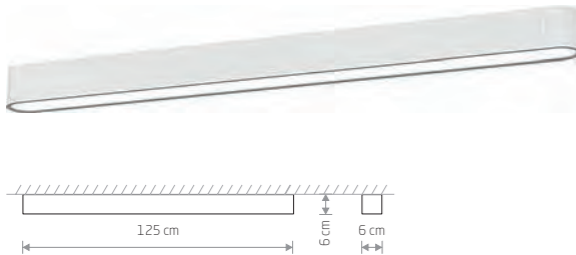

2xLED TUBE T8, max 16W, included

SOFT WALL LED 90X6 7534

SOFT WALL LED 90X6

painting aluminum, plastic PMMA

7548 7534

1xLED TUBE T8, max 16W, included

SOFT CEILING LED 120X6 7536

SOFT CEILING LED 120X6