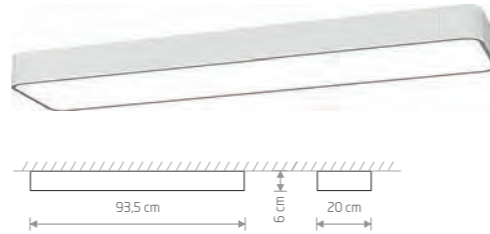

painting aluminum, plastic PMMA

7546 7533

1xLED TUBE T8, max 16W, included

SOFT CEILING LED 90X20 7542

SOFT CEILING LED 90X20