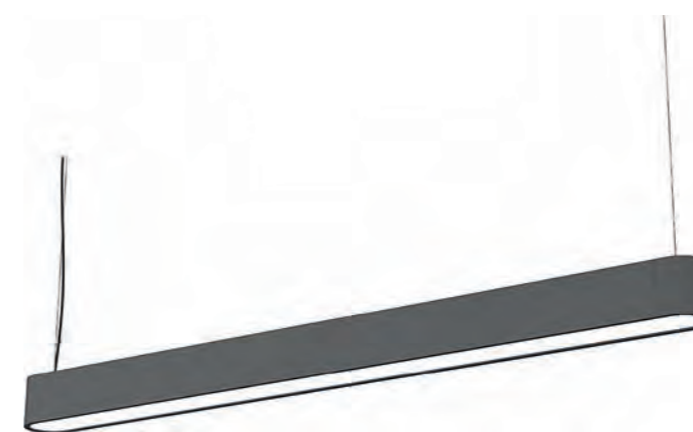

SOFT LED 90X6 7547

SOFT LED 90X20 7532

SOFT LED 90X20

Painted aluminum, plastic PMMA

7545 7532

2xLED TUBE T8, max 16W, included

SOFT LED 90X6 7547

SOFT LED 90X6

Painted aluminum, plastic PMMA

7547 7535

1xLED TUBE T8, max 16W, included

SOFT LED 120X6 7525

SOFT LED 120X6

Painted aluminum, plastic PMMA

7537 7525

1xLED TUBE T8, max 22W, included