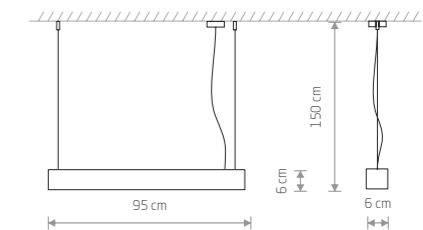

SOFT LED 90X6 7547

SOFT LED 90X20 7532

SOFT LED 90X20

Painted aluminum, plastic PMMA

7545 7532

2xLED TUBE T8, max 16W, included

SOFT LED 90X6 7547

SOFT LED 90X6

Painted aluminum, plastic PMMA

7547 7535

1xLED TUBE T8, max 16W, included

SOFT LED 120X6 7525

SOFT LED 120X6

Painted aluminum, plastic PMMA

7537 7525

1xLED TUBE T8, max 22W, included