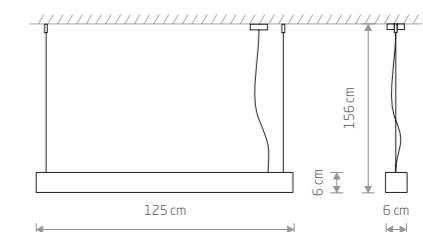

SOFT LED 90X6 7547

SOFT LED 90X20 7532

SOFT LED 90X20

Painted aluminum, plastic PMMA

7545 7532

2xLED TUBE T8, max 16W, included

SOFT LED 90X6 7547

SOFT LED 90X6

Painted aluminum, plastic PMMA

7547 7535

1xLED TUBE T8, max 16W, included

SOFT LED 120X6 7525

SOFT LED 120X6

Painted aluminum, plastic PMMA

7537 7525

1xLED TUBE T8, max 22W, included