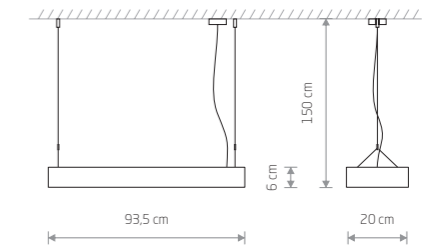

SOFT LED 90X6 7547

SOFT LED 90X20 7532

SOFT LED 90X20

Painted aluminum, plastic PMMA

7545 7532

2xLED TUBE T8, max 16W, included

SOFT LED 90X6 7547

SOFT LED 90X6

Painted aluminum, plastic PMMA

7547 7535

1xLED TUBE T8, max 16W, included

SOFT LED 120X6 7525

SOFT LED 120X6

Painted aluminum, plastic PMMA

7537 7525

1xLED TUBE T8, max 22W, included