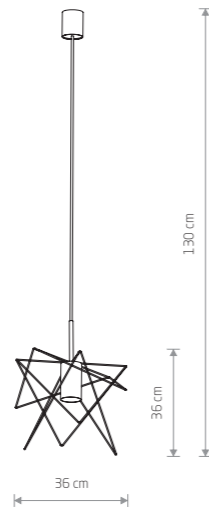

GSTAR 7795

GSTAR

■ painted steel

■ 7795

● 1xGU10, max 10W only LED

■ brass-plated steel, painted steel

■ 8854

● 1xGU10, max 10W only LED

GSTAR 8285

GSTAR

■ painted steel

■ 7796

● 1xGU10, max 10W only LED

■ brass-plated steel, painted steel

■ 8285

● 1xGU10, max 10W only LED

BULLET

■ painted steel

■ 9061

● 3xE27, max 60W

BULLET 9061