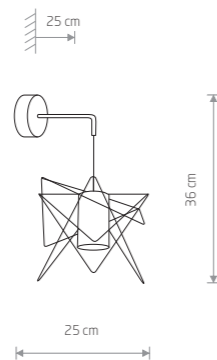

GSTAR 7795

GSTAR

■ painted steel

■ 7795

● 1xGU10, max 10W only LED

■ brass-plated steel, painted steel

■ 8854

● 1xGU10, max 10W only LED

GSTAR 8285

GSTAR

■ painted steel

■ 7796

● 1xGU10, max 10W only LED

■ brass-plated steel, painted steel

■ 8285

● 1xGU10, max 10W only LED

BULLET

■ painted steel

■ 9061

● 3xE27, max 60W

BULLET 9061