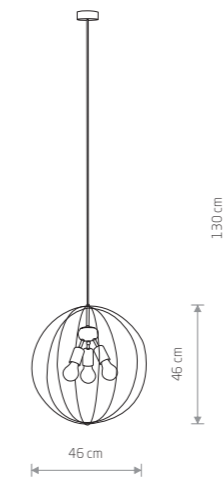

GSTAR 7795

GSTAR

■ painted steel

■ 7795

● 1xGU10, max 10W only LED

■ brass-plated steel, painted steel

■ 8854

● 1xGU10, max 10W only LED

GSTAR 8285

GSTAR

■ painted steel

■ 7796

● 1xGU10, max 10W only LED

■ brass-plated steel, painted steel

■ 8285

● 1xGU10, max 10W only LED

BULLET

■ painted steel

■ 9061

● 3xE27, max 60W

BULLET 9061