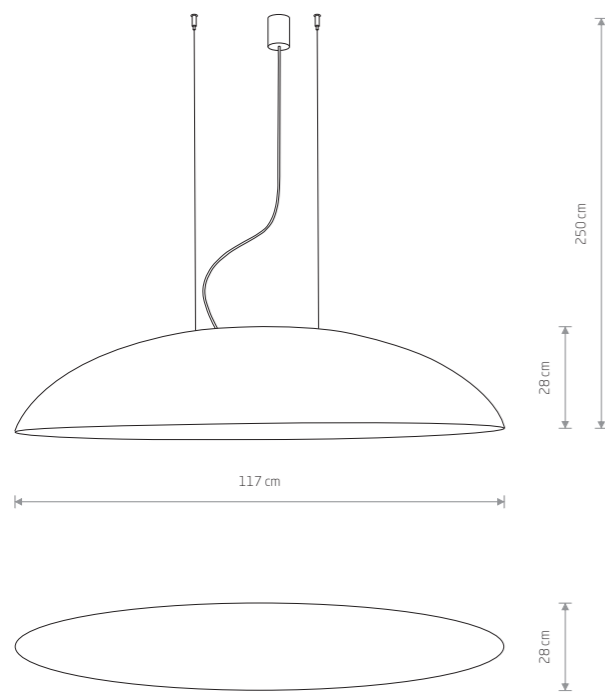

CANOE 7926

CANOE 7927

CANOE

composite, painted steel, steel

7926 7927

5xE27, max 40W

CANOE 7926