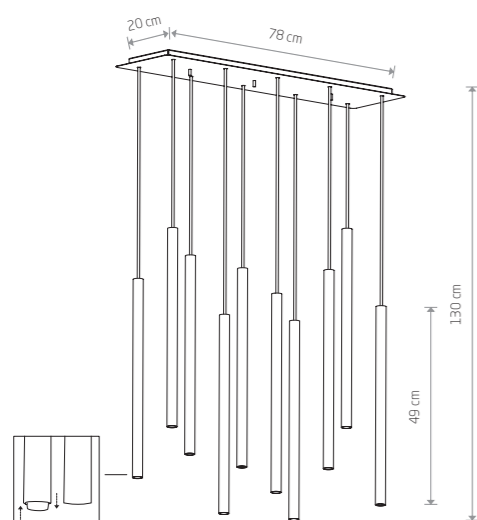

LASER 490 8922

LASER 1000 7668

LASER 1000

painted steel

7667

7xG9, max 10W only LED

solid brass, painted steel

7668

7xG9, max 10W only LED

LASER 490

painted steel

8922 8923

10xG9, max 10W only LED

solid brass, painted steel

8924

10xG9, max 10W only LED

LASER 490

painted steel

8918 8920

7xG9, max 10W only LED

solid brass, painted steel

8921

7xG9, max 10W only LED

LASER 490 8920