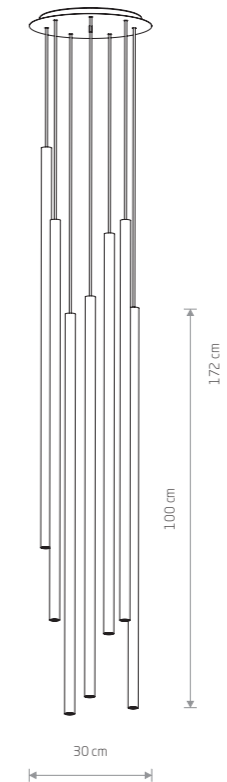

LASER 490 8922

LASER 1000 7668

LASER 1000

painted steel

7667

7xG9, max 10W only LED

solid brass, painted steel

7668

7xG9, max 10W only LED

LASER 490

painted steel

8922 8923

10xG9, max 10W only LED

solid brass, painted steel

8924

10xG9, max 10W only LED

LASER 490

painted steel

8918 8920

7xG9, max 10W only LED

solid brass, painted steel

8921

7xG9, max 10W only LED

LASER 490 8920