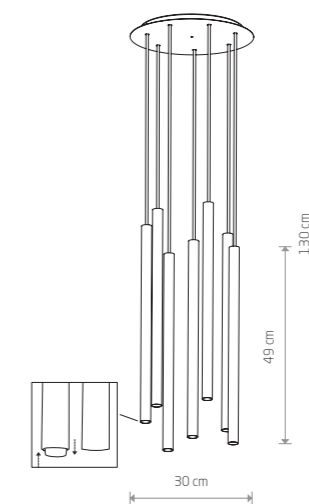

LASER 490 8922

LASER 1000 7668

LASER 1000

painted steel

7667

7xG9, max 10W only LED

solid brass, painted steel

7668

7xG9, max 10W only LED

LASER 490

painted steel

8922 8923

10xG9, max 10W only LED

solid brass, painted steel

8924

10xG9, max 10W only LED

LASER 490

painted steel

8918 8920

7xG9, max 10W only LED

solid brass, painted steel

8921

7xG9, max 10W only LED

LASER 490 8920