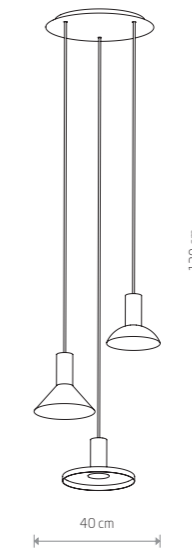

HERMANOS 8037

**HERMANOS**

painted steel, solid brass

8037 8194

1xGU10, max 10W only LED

**HERMANOS**

painted steel, solid brass

8031 8030

3xGU10, max 10W only LED

HERMANOS 8031

HERMANOS 8038

**HERMANOS**

painted steel, solid brass

8038 8100

1xGU10, max 10W only LED

HERMANOS 8032

**HERMANOS**

painted steel, solid brass

8033 8032

5xGU10, max 10W only LED

HERMANOS 8040

**HERMANOS**

painted steel, solid brass

8040 8103