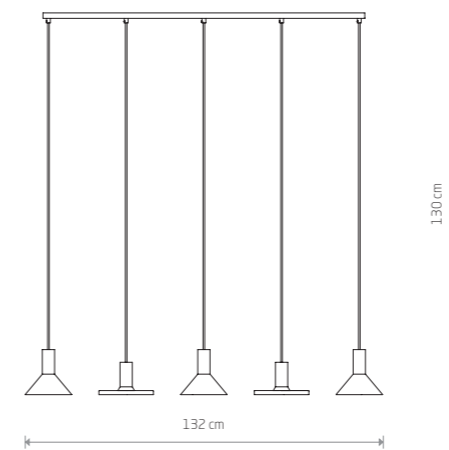

HERMANOS 8037

**HERMANOS**

painted steel, solid brass

8037 8194

1xGU10, max 10W only LED

**HERMANOS**

painted steel, solid brass

8031 8030

3xGU10, max 10W only LED

HERMANOS 8031

HERMANOS 8038

**HERMANOS**

painted steel, solid brass

8038 8100

1xGU10, max 10W only LED

HERMANOS 8032

**HERMANOS**

painted steel, solid brass

8033 8032

5xGU10, max 10W only LED

HERMANOS 8040

**HERMANOS**

painted steel, solid brass

8040 8103