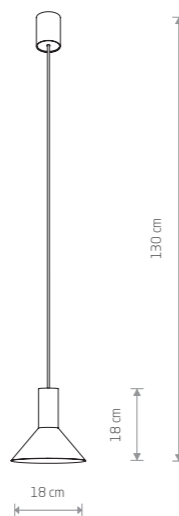

HERMANOS 8037

**HERMANOS**

painted steel, solid brass

8037 8194

1xGU10, max 10W only LED

**HERMANOS**

painted steel, solid brass

8031 8030

3xGU10, max 10W only LED

HERMANOS 8031

HERMANOS 8038

**HERMANOS**

painted steel, solid brass

8038 8100

1xGU10, max 10W only LED

HERMANOS 8032

**HERMANOS**

painted steel, solid brass

8033 8032

5xGU10, max 10W only LED

HERMANOS 8040

**HERMANOS**

painted steel, solid brass

8040 8103