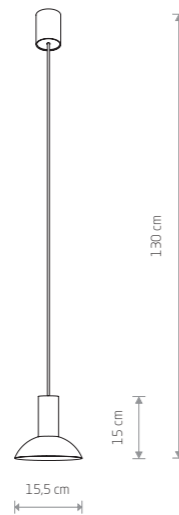

HERMANOS 8037

**HERMANOS**

painted steel, solid brass

8037 8194

1xGU10, max 10W only LED

**HERMANOS**

painted steel, solid brass

8031 8030

3xGU10, max 10W only LED

HERMANOS 8031

HERMANOS 8038

**HERMANOS**

painted steel, solid brass

8038 8100

1xGU10, max 10W only LED

HERMANOS 8032

**HERMANOS**

painted steel, solid brass

8033 8032

5xGU10, max 10W only LED

HERMANOS 8040

**HERMANOS**

painted steel, solid brass

8040 8103