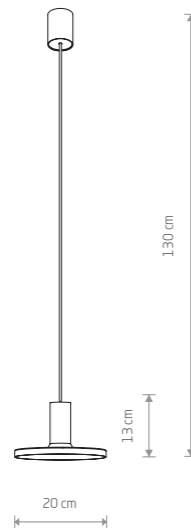

HERMANOS 8037

**HERMANOS**

painted steel, solid brass

8037 8194

1xGU10, max 10W only LED

**HERMANOS**

painted steel, solid brass

8031 8030

3xGU10, max 10W only LED

HERMANOS 8031

HERMANOS 8038

**HERMANOS**

painted steel, solid brass

8038 8100

1xGU10, max 10W only LED

HERMANOS 8032

**HERMANOS**

painted steel, solid brass

8033 8032

5xGU10, max 10W only LED

HERMANOS 8040

**HERMANOS**

painted steel, solid brass

8040 8103