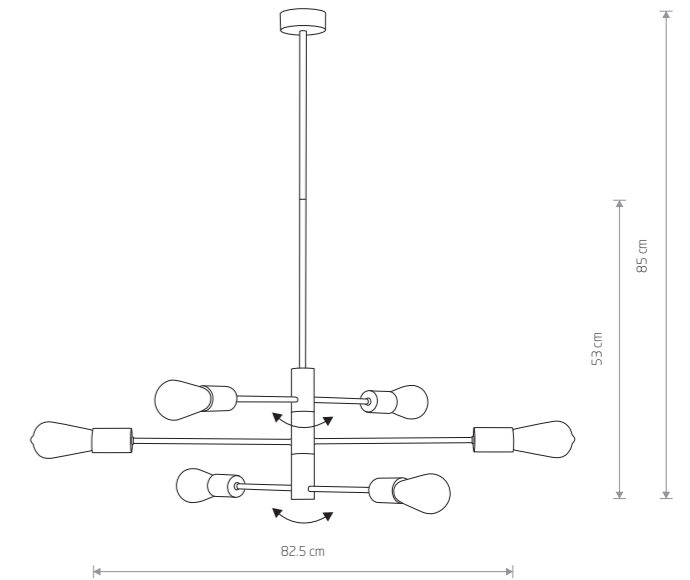

ROTOR 7934

ROTOR 7936

ROTOR 7935

ROTOR
painted steel

7934

2xE27, max 60W

ROTOR
painted steel

7936

4xE27, max 60W

ROTOR
painted steel

7933

2xE27, max 60W

ROTOR
painted steel

7935

4xE27, max 60W

ROTOR
painted steel

7937

6xE27, max 60W