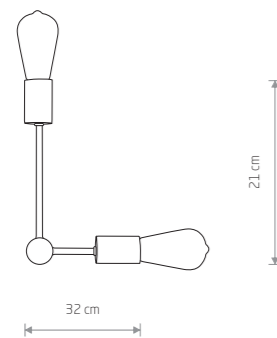

ROTOR 7934

ROTOR 7936

ROTOR 7935

ROTOR
painted steel

7934

2xE27, max 60W

ROTOR
painted steel

7936

4xE27, max 60W

ROTOR
painted steel

7933

2xE27, max 60W

ROTOR
painted steel

7935

4xE27, max 60W

ROTOR
painted steel