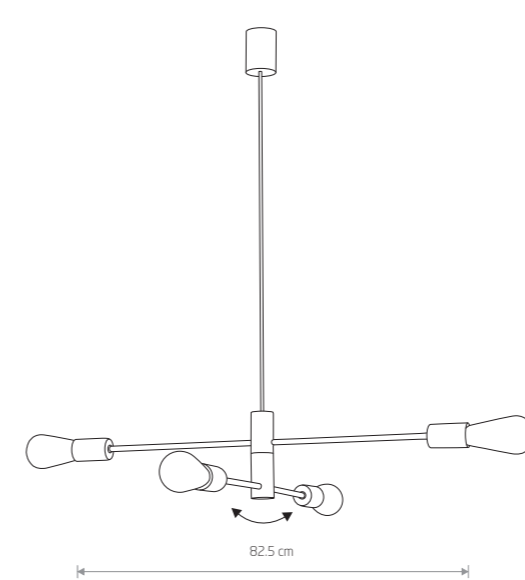

ROTOR 7934

ROTOR 7936

ROTOR 7935

ROTOR
painted steel

7934

2xE27, max 60W

ROTOR
painted steel

7936

4xE27, max 60W

ROTOR
painted steel

7933

2xE27, max 60W

ROTOR
painted steel

7935

4xE27, max 60W

ROTOR
painted steel

7937

6xE27, max 60W